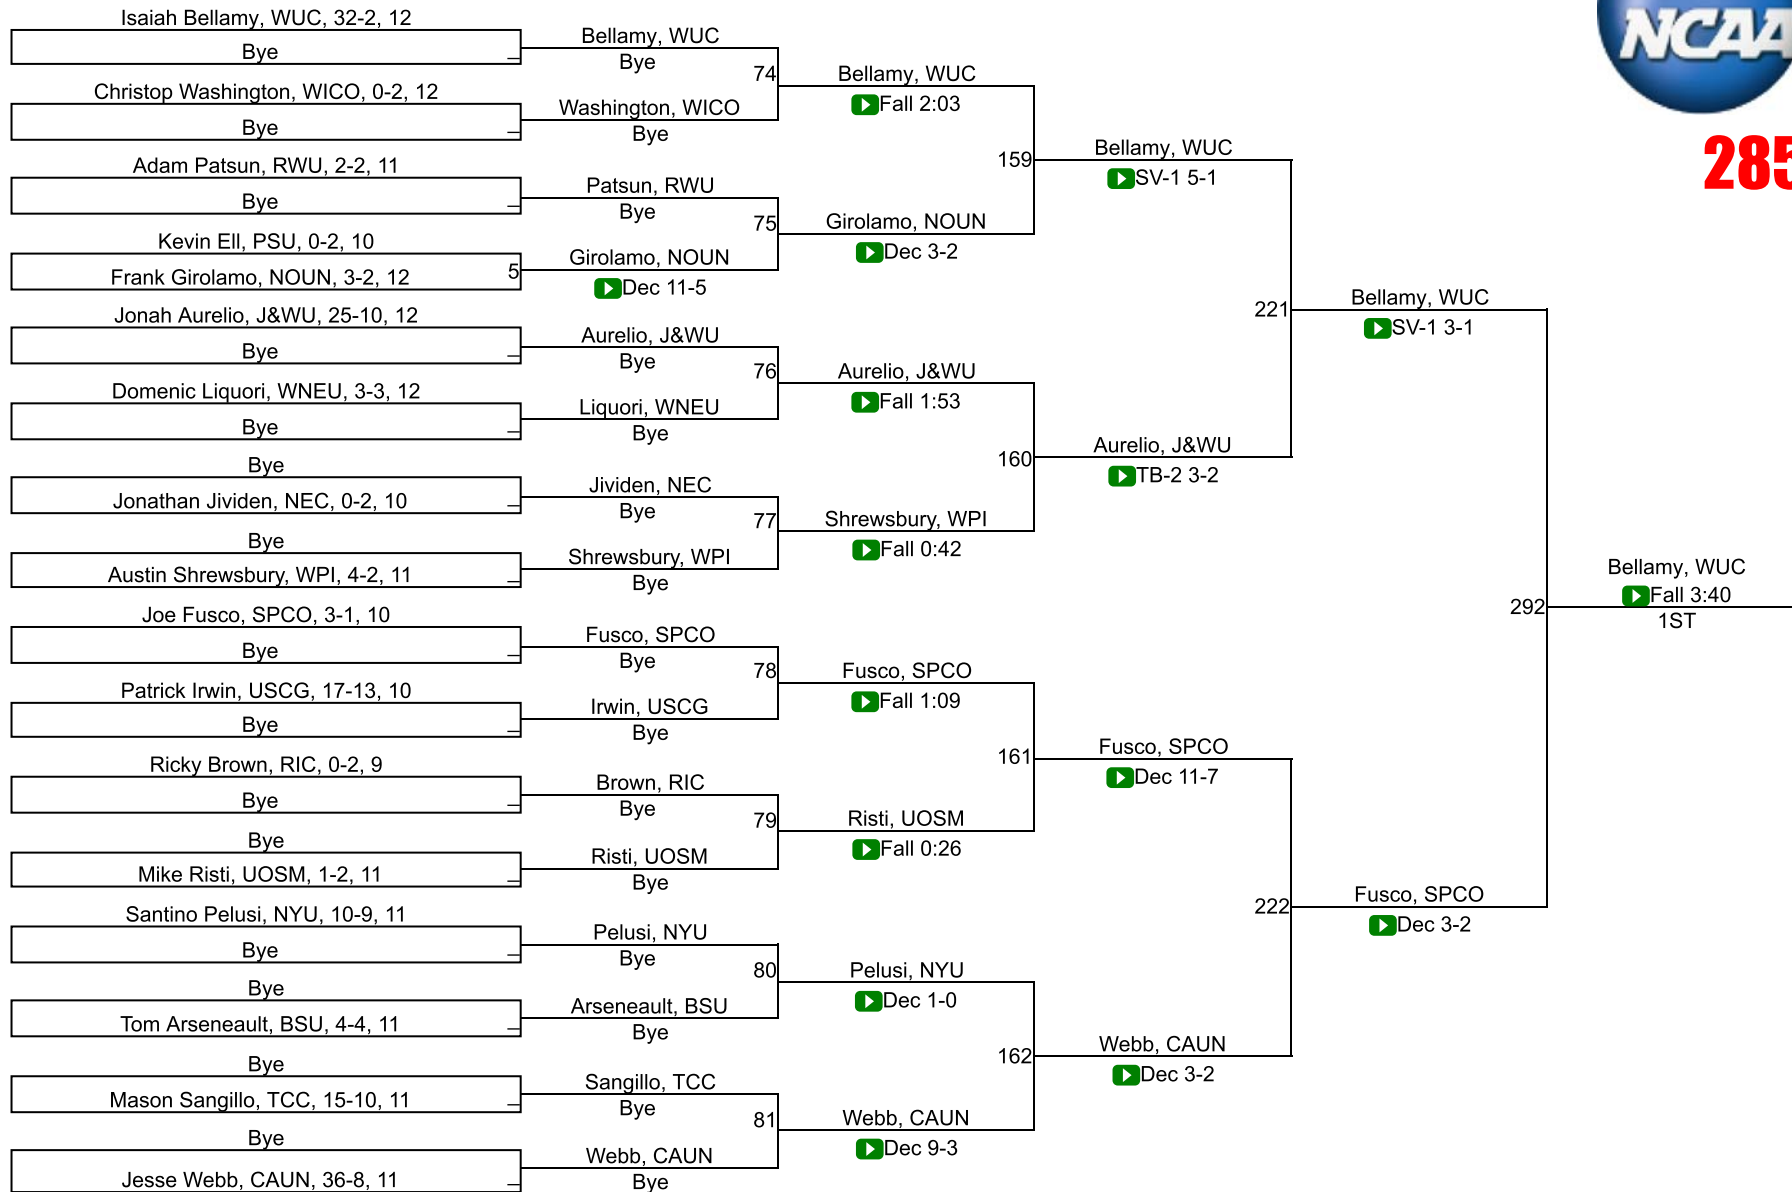

NCAA DIII Regional Northeast

157

NCAA DIII Regional Northeast

165

NCAA DIII Regional Northeast

174

NCAA DIII Regional Northeast

184

NCAA DIII Regional Northeast

197

NCAA DIII Regional Northeast

285

Team Scores

Printed on 02/25/2018 03:55 p.m.

| Team Scores | | |
|-------------|---|-------|
| 1 | Johnson & Wales University (Rhode Island) | 156.5 |
| 2 | Worcester Polytechnic Institute | 92.5 |
| 3 | Wesleyan University (Connecticut) | 91.5 |
| 4 | New York University | 89.0 |
| 5 | University Of Southern Maine | 88.0 |
| 6 | Roger Williams University | 87.0 |
| 7 | U.S. Coast Guard Academy | 79.5 |
| 8 | Williams College | 61.5 |
| 9 | Western New England University | 59.5 |
| 10 | Springfield College | 54.5 |
| 11 | Castleton University | 46.0 |
| 12 | New England College | 32.0 |
| 13 | Trinity College (Connecticut) | 28.5 |
| 14 | Norwich University | 14.0 |
| 15 | Bridgewater State University | 12.5 |
| 16 | Plymouth State University | 10.0 |
| 17 | Rhode Island College | 3.0 |