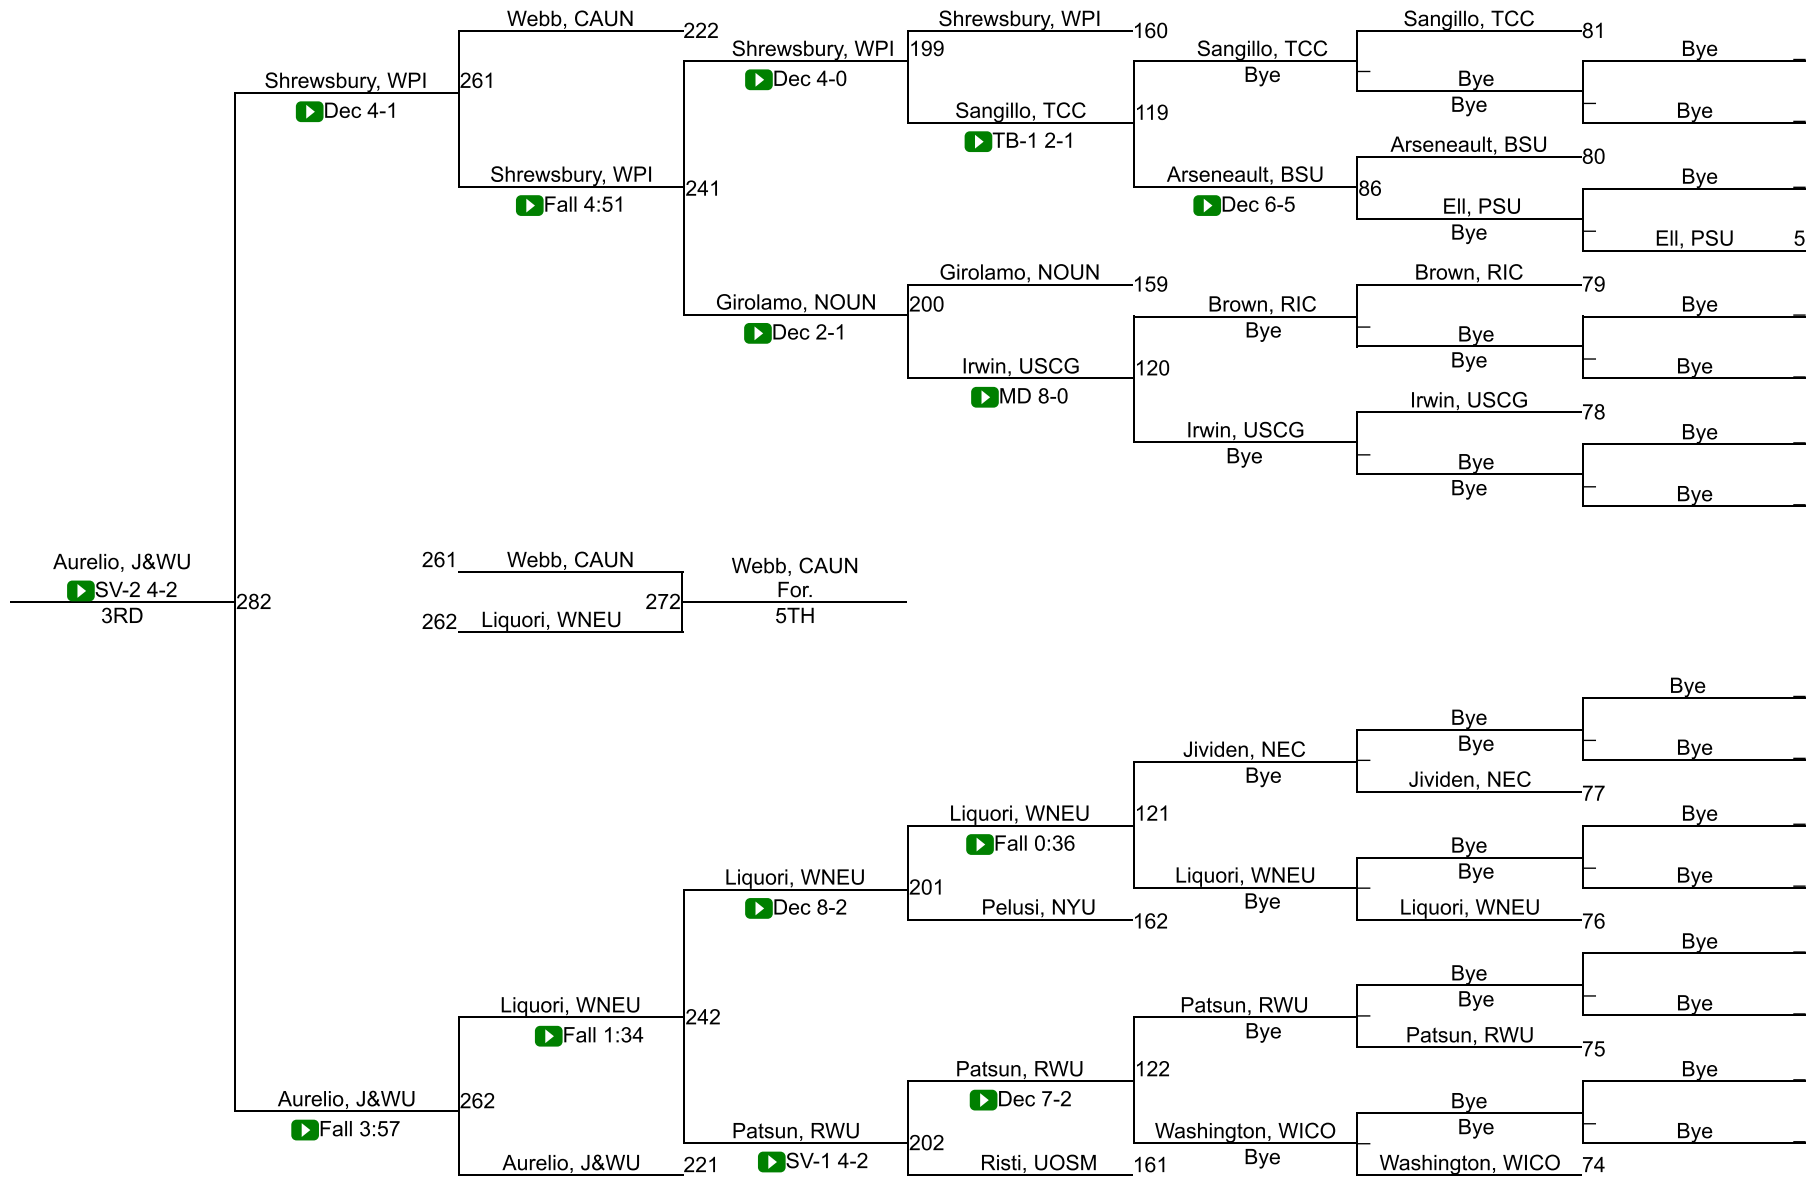

NCAA DIII Regional Northeast

125

NCAA DIII Regional Northeast

133

NCAA DIII Regional Northeast

141

NCAA DIII Regional Northeast

149

NCAA DIII Regional Northeast

157

NCAA DIII Regional Northeast

165

NCAA DIII Regional Northeast

174

NCAA DIII Regional Northeast

184

NCAA DIII Regional Northeast

197

NCAA DIII Regional Northeast

285

Team Scores

Printed on 02/25/2018 03:55 p.m.

| Team Scores | | |
|-------------|---|-------|
| 1 | Johnson & Wales University (Rhode Island) | 156.5 |
| 2 | Worcester Polytechnic Institute | 92.5 |
| 3 | Wesleyan University (Connecticut) | 91.5 |
| 4 | New York University | 89.0 |
| 5 | University Of Southern Maine | 88.0 |
| 6 | Roger Williams University | 87.0 |
| 7 | U.S. Coast Guard Academy | 79.5 |
| 8 | Williams College | 61.5 |
| 9 | Western New England University | 59.5 |
| 10 | Springfield College | 54.5 |
| 11 | Castleton University | 46.0 |
| 12 | New England College | 32.0 |
| 13 | Trinity College (Connecticut) | 28.5 |
| 14 | Norwich University | 14.0 |
| 15 | Bridgewater State University | 12.5 |
| 16 | Plymouth State University | 10.0 |
| 17 | Rhode Island College | 3.0 |