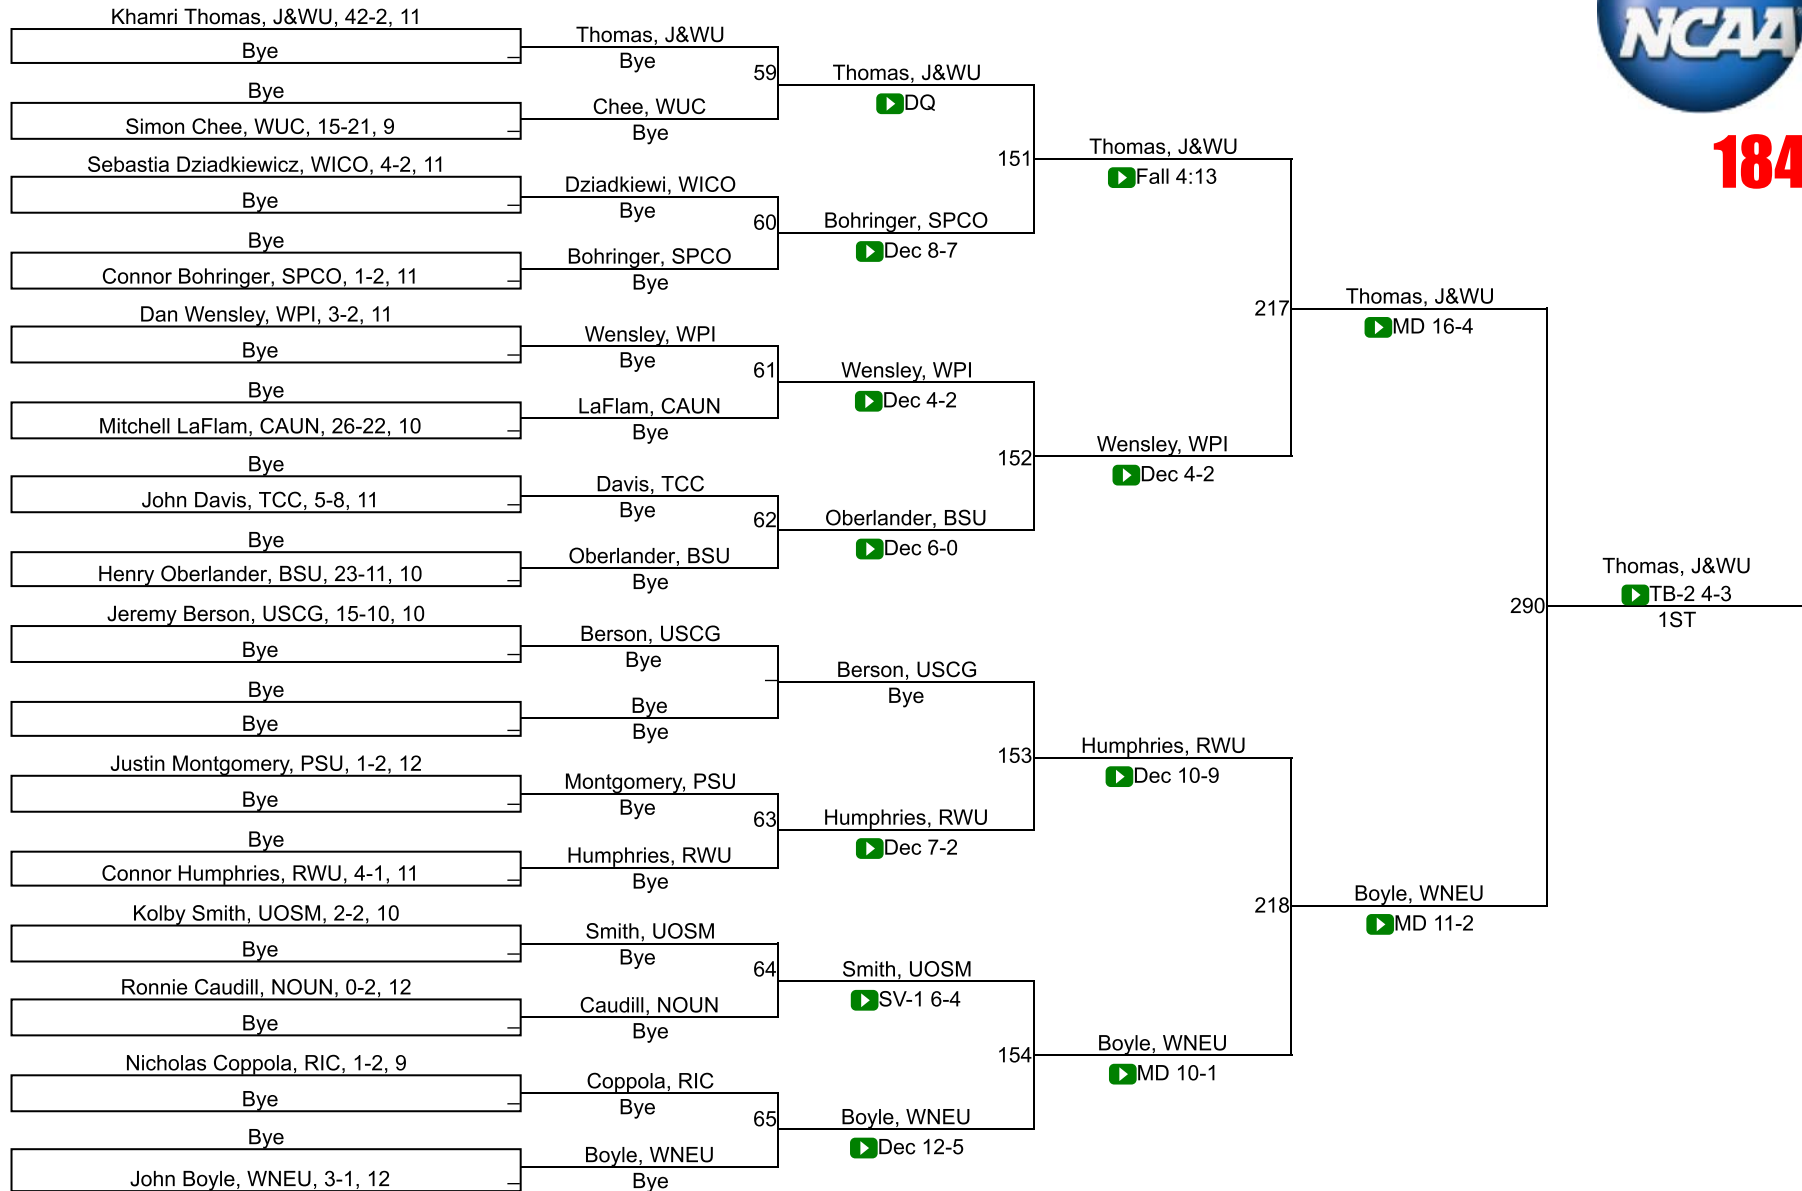

NCAA DIII Regional Northeast

157

NCAA DIII Regional Northeast

165

NCAA DIII Regional Northeast

174

NCAA DIII Regional Northeast

184