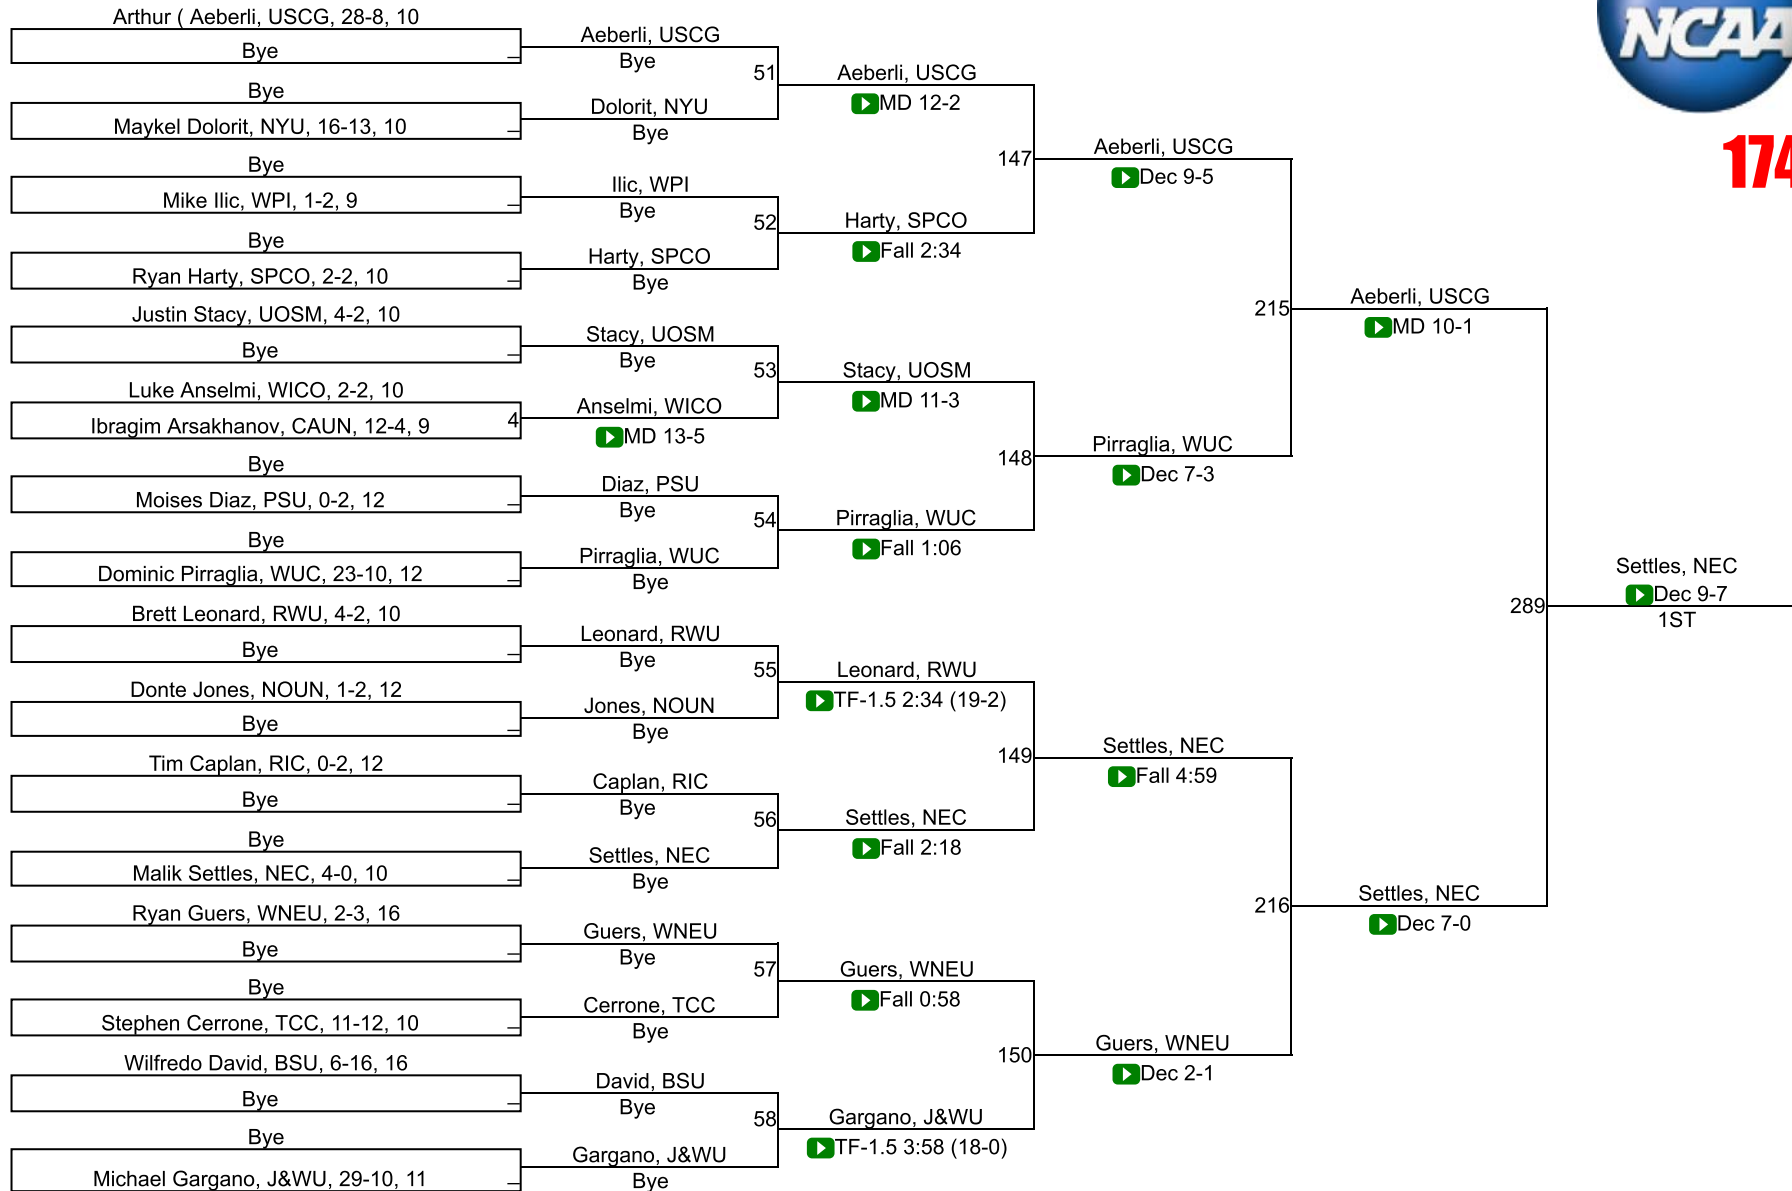

NCAA DIII Regional Northeast

157

NCAA DIII Regional Northeast

165

NCAA DIII Regional Northeast

174

NCAA DIII Regional Northeast

184