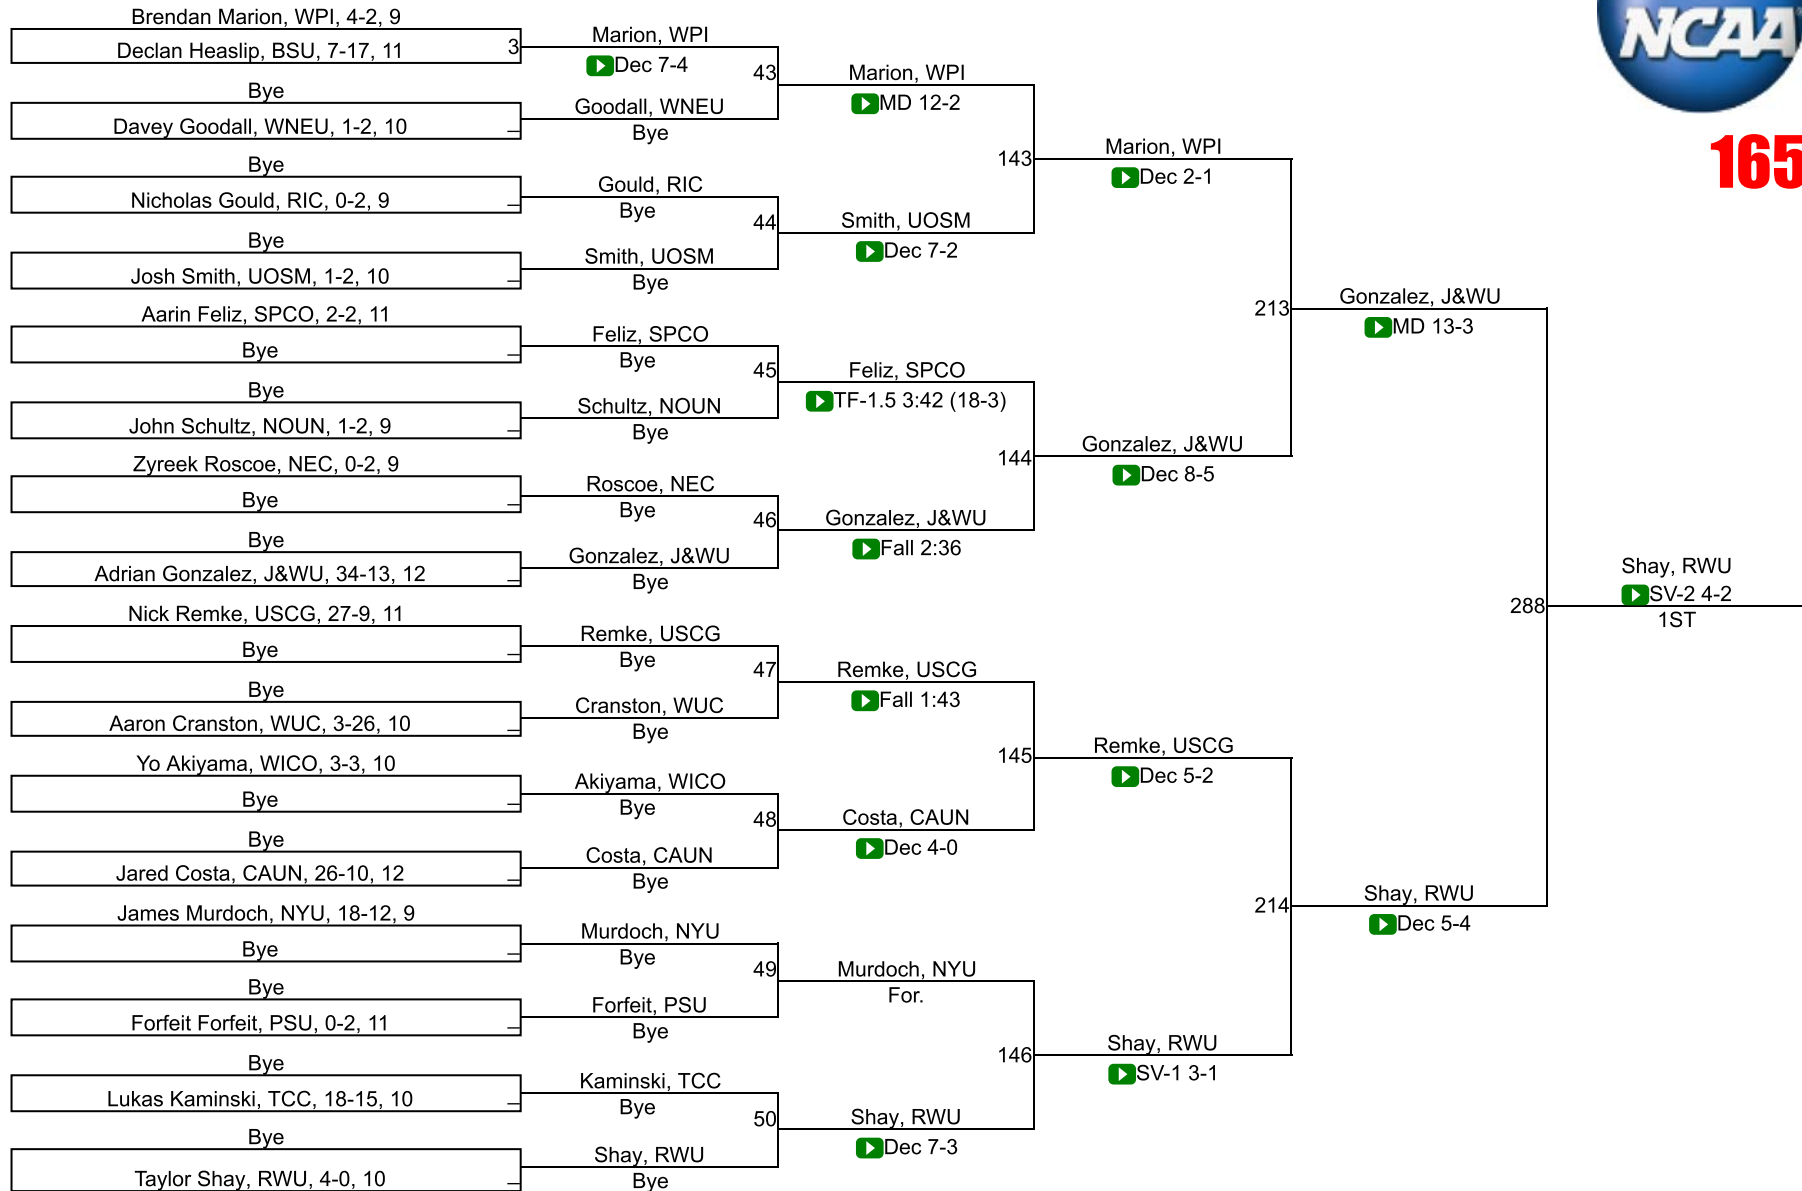

NCAA DIII Regional Northeast

157

NCAA DIII Regional Northeast

165

NCAA DIII Regional Northeast

174

NCAA DIII Regional Northeast

184