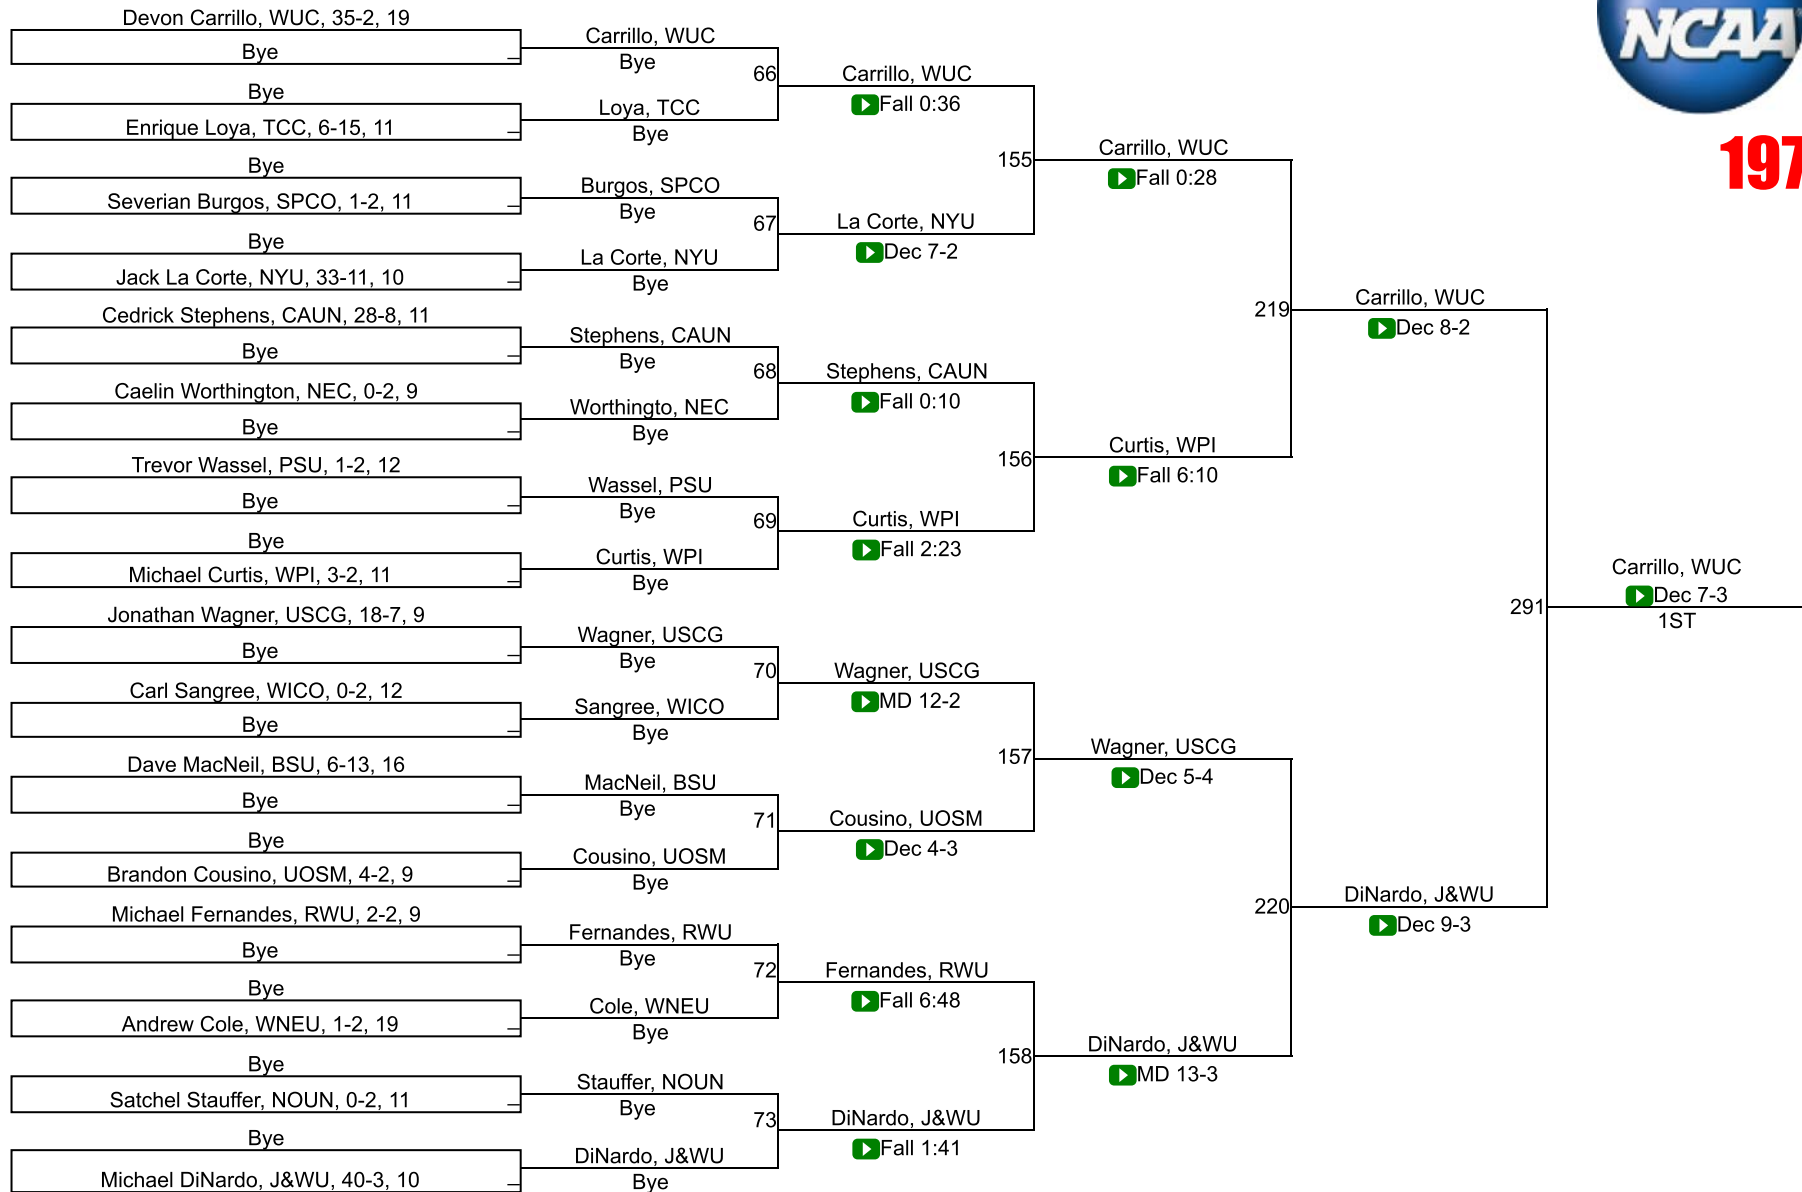

NCAA DIII Regional Northeast

197