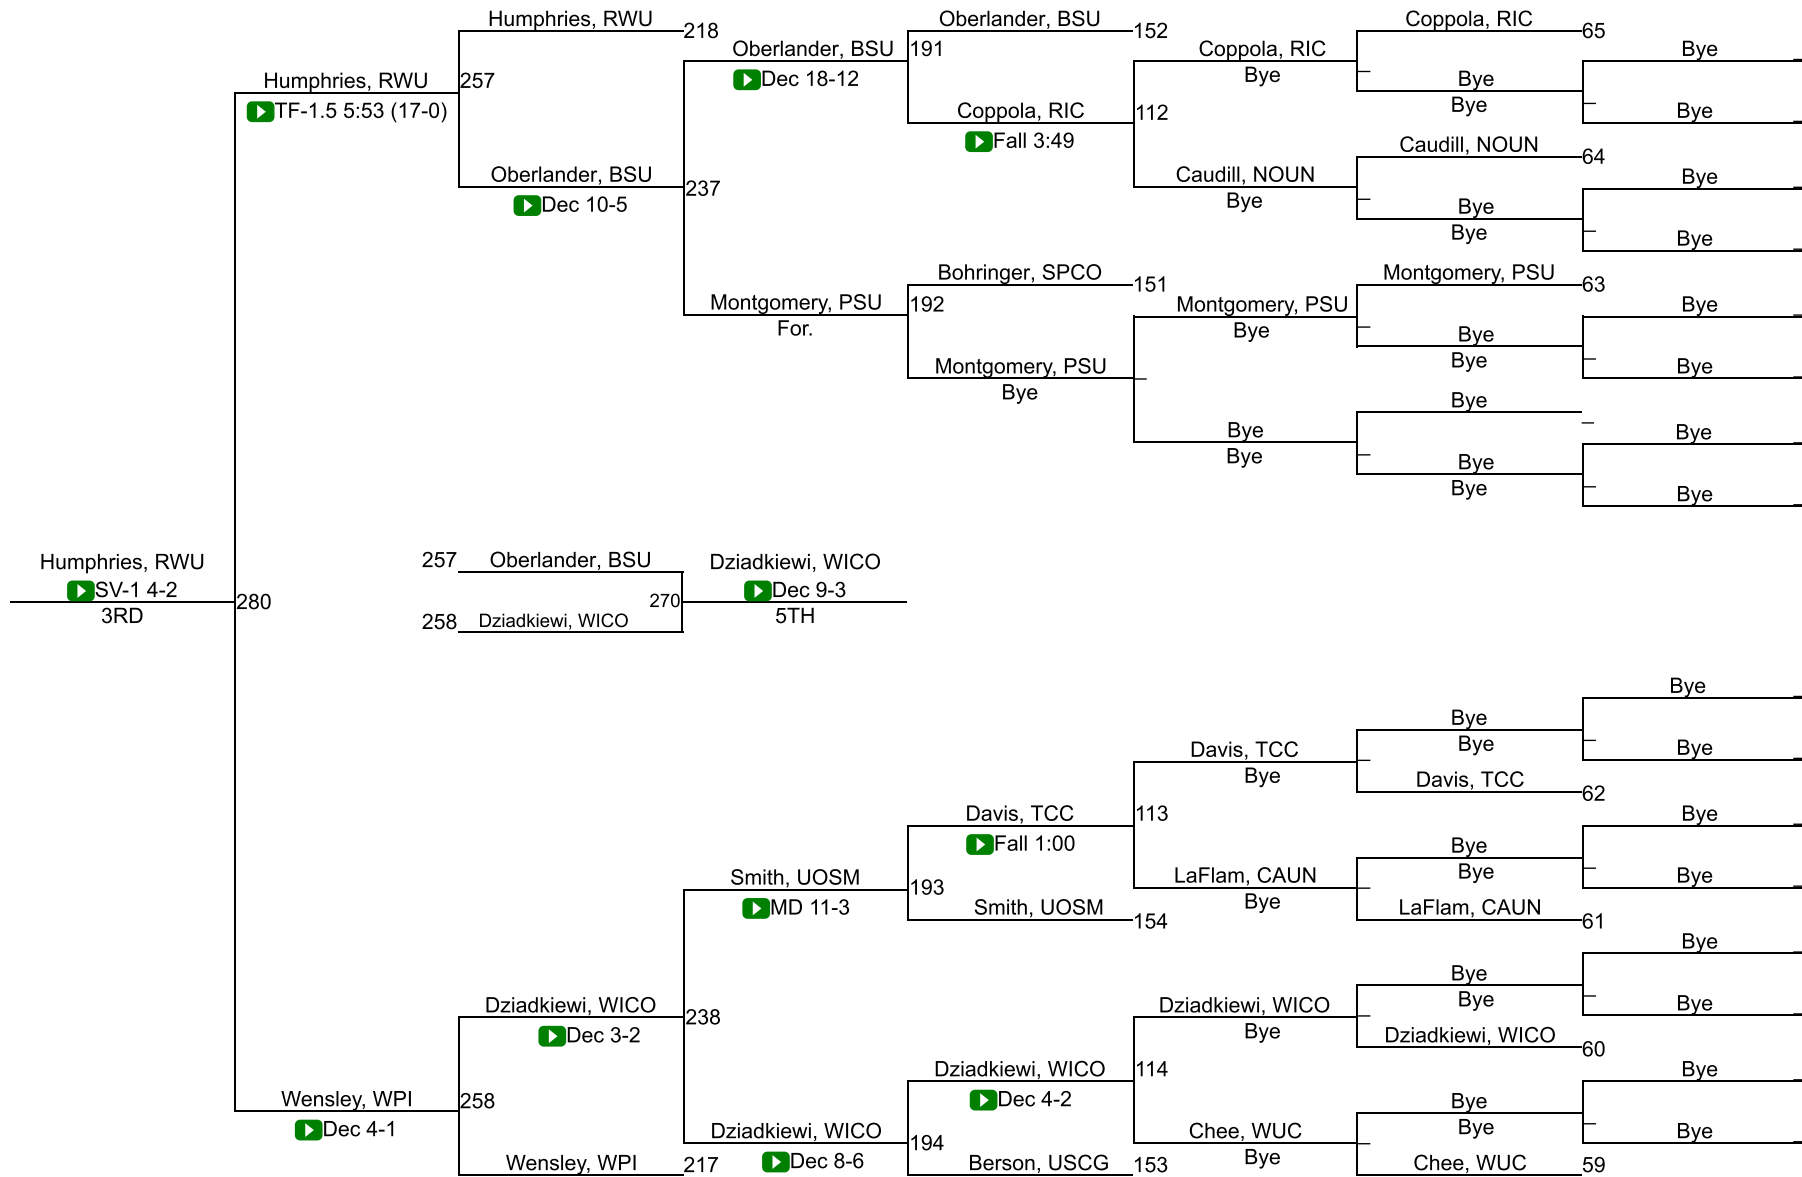

NCAA DIII Regional Northeast

125

NCAA DIII Regional Northeast

133

NCAA DIII Regional Northeast

141

NCAA DIII Regional Northeast

149

NCAA DIII Regional Northeast

157

NCAA DIII Regional Northeast

165

NCAA DIII Regional Northeast

174

NCAA DIII Regional Northeast

184

NCAA DIII Regional Northeast

197

NCAA DIII Regional Northeast

285

Team Scores

Printed on 02/25/2018 03:55 p.m.

| Team Scores | | |
|-------------|---|-------|
| 1 | Johnson & Wales University (Rhode Island) | 156.5 |
| 2 | Worcester Polytechnic Institute | 92.5 |
| 3 | Wesleyan University (Connecticut) | 91.5 |
| 4 | New York University | 89.0 |
| 5 | University Of Southern Maine | 88.0 |
| 6 | Roger Williams University | 87.0 |
| 7 | U.S. Coast Guard Academy | 79.5 |
| 8 | Williams College | 61.5 |
| 9 | Western New England University | 59.5 |
| 10 | Springfield College | 54.5 |
| 11 | Castleton University | 46.0 |
| 12 | New England College | 32.0 |
| 13 | Trinity College (Connecticut) | 28.5 |
| 14 | Norwich University | 14.0 |
| 15 | Bridgewater State University | 12.5 |
| 16 | Plymouth State University | 10.0 |
| 17 | Rhode Island College | 3.0 |