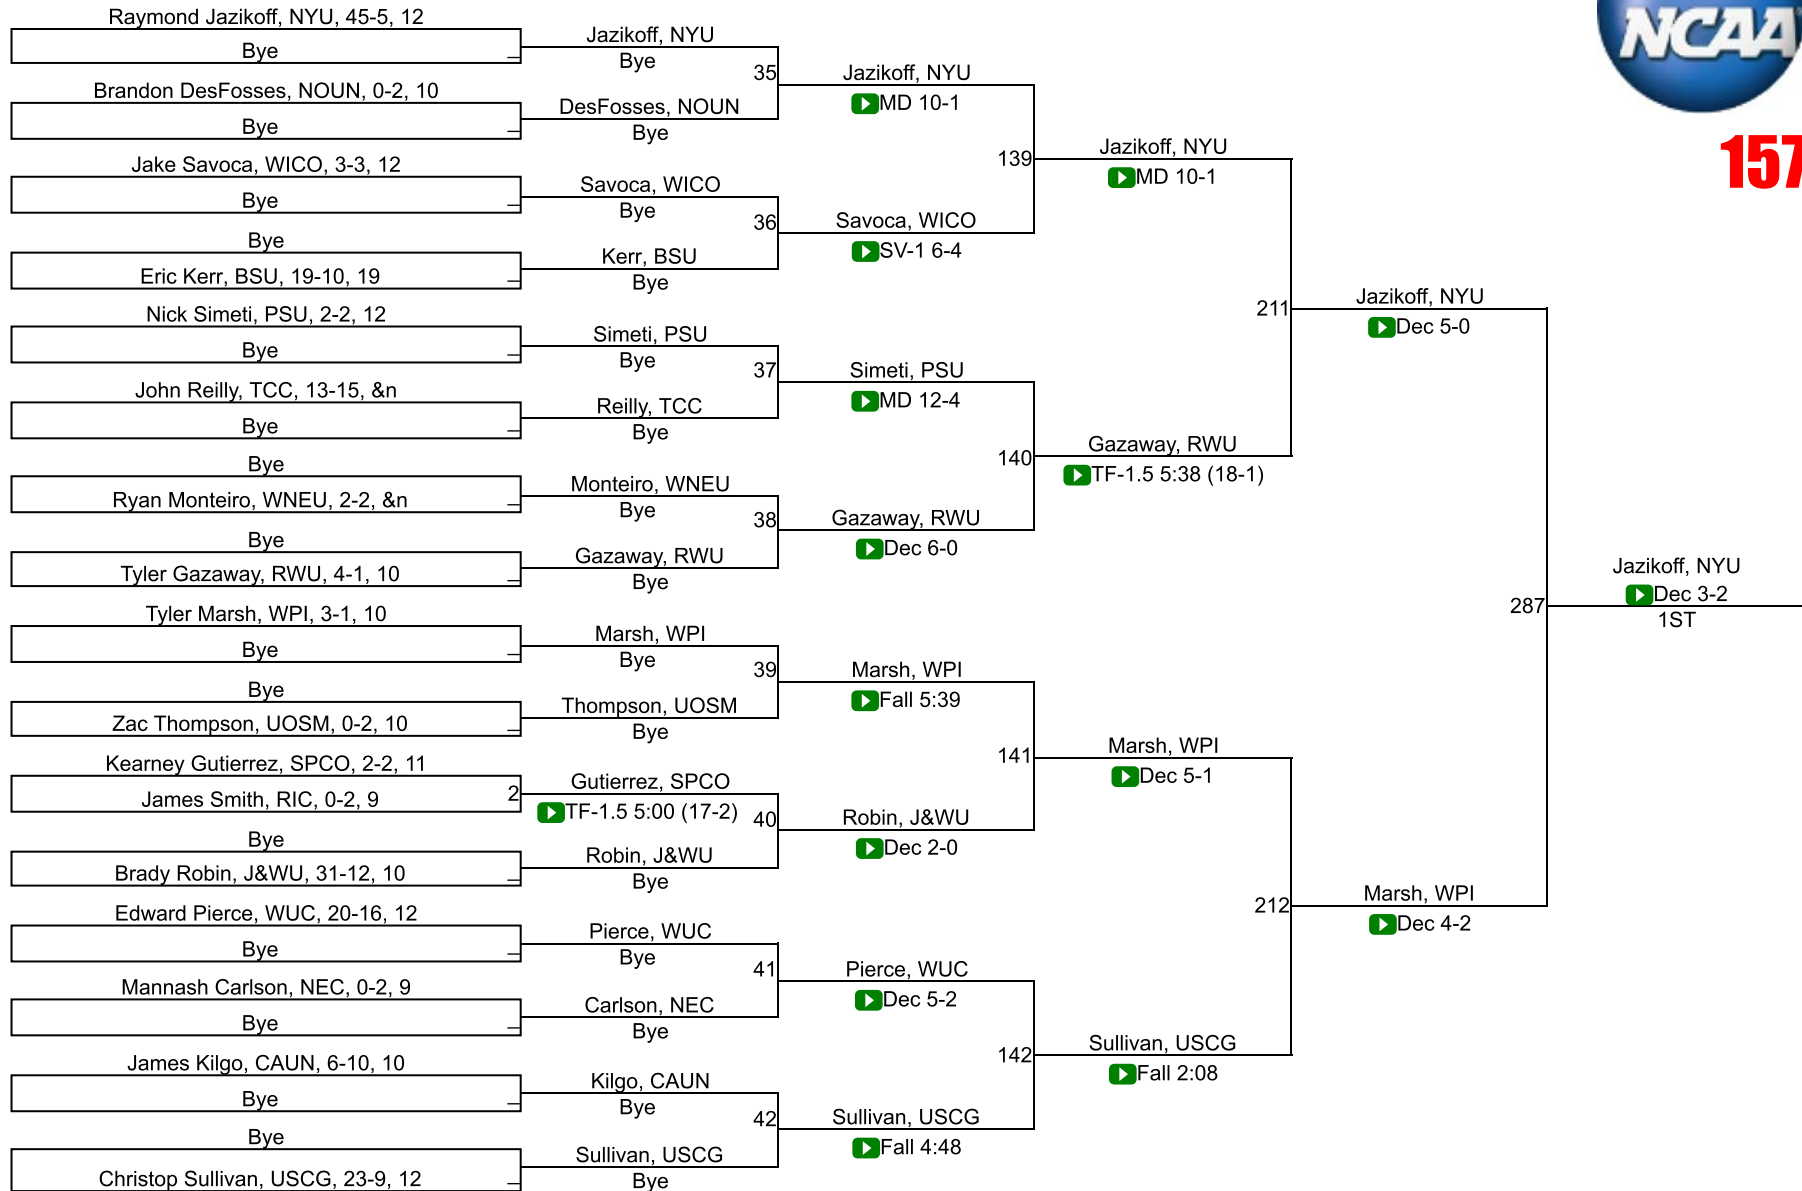

NCAA DIII Regional Northeast

157