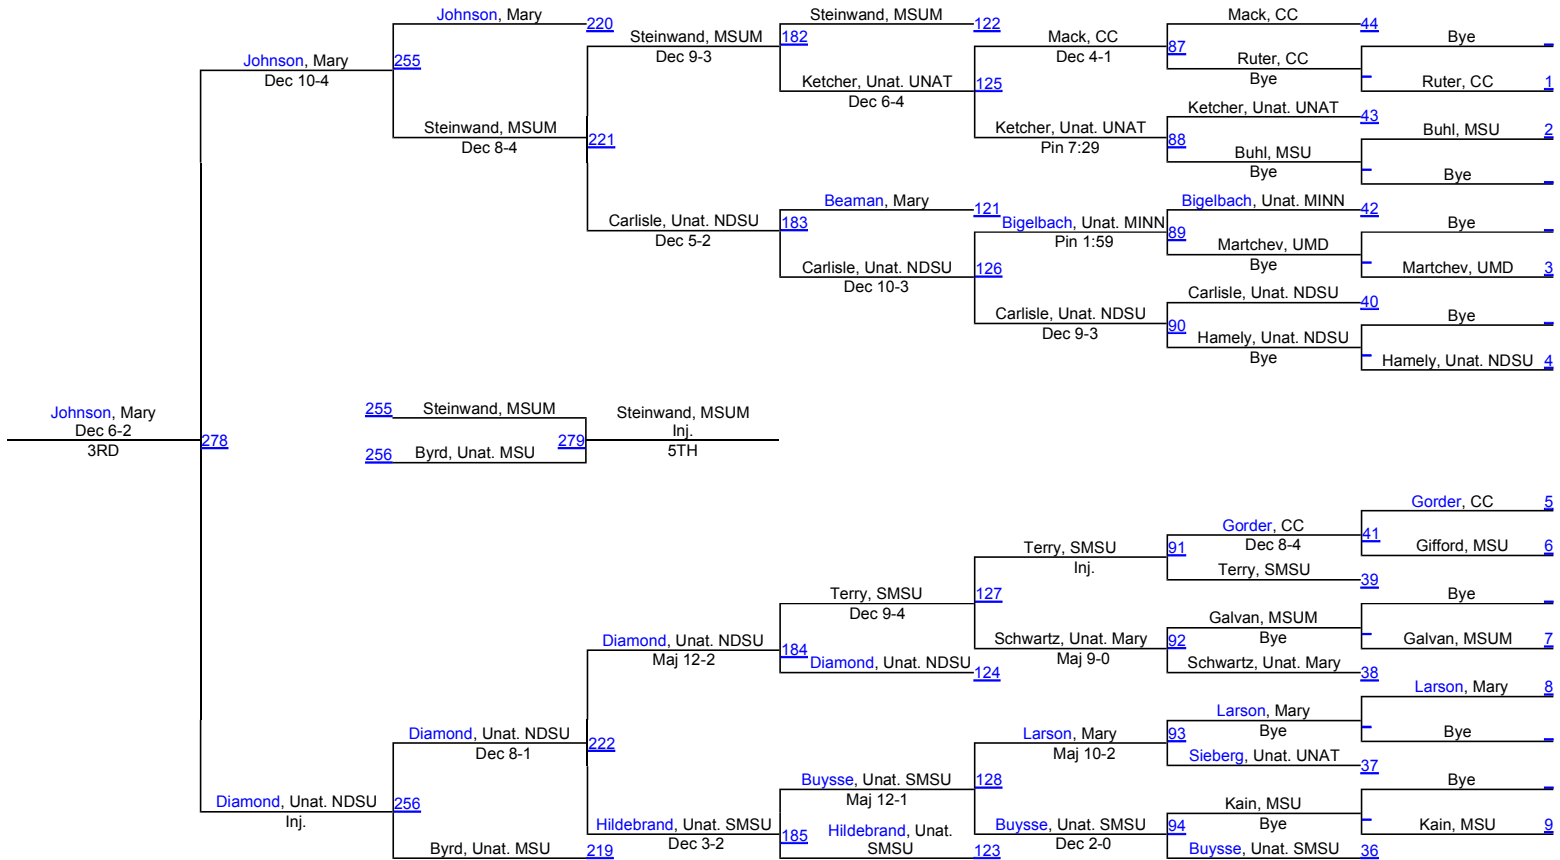

Nick Dardanes (Unat. MINN) 9	Bye	Dardanes, Unat. MINN	36	Dardanes, Unat. MINN	TF 24-8	
Timothy Ruter (CC) 10	Bye	Byrds, Unat. MSU	38	Byrds, Unat. MSU	Maj 16-7	
Beau Buysse (Unat. SMSU) FR	1	Buysse, Unat. SMSU	37	Beaman, Mary	Maj 10-0	121
Deon Buhl (MSU) SR	2	Beaman, Mary	37	Beaman, Mary	Maj 10-0	
Tanner Beaman (Mary) Ju	2	Sieberg, Unat. UNAT	37	Beaman, Mary	Maj 10-0	
Bye		Sieberg, Unat. UNAT	37	Beaman, Mary	Maj 10-0	
Kyle Sieberg (Unat. UNAT)		Bye		Beaman, Mary	Maj 10-0	
Richard Byrd (Unat. MSU) PG		Byrd, Unat. MSU	38	Byrd, Unat. MSU	Maj 16-7	
Bye		Byrd, Unat. MSU	38	Byrd, Unat. MSU	Maj 16-7	
Mike Martchev (UMD)		Schwartz, Unat. Mary	38	Byrd, Unat. MSU	Maj 16-7	
John Schwartz (Unat. Mary) Fr	3	Schwartz, Unat. Mary	38	Byrd, Unat. MSU	Maj 16-7	
Devin Terry (SMSU) RS		Terry, SMSU	39	Byrd, Unat. MSU	Dec 5-3	122
Bye		Terry, SMSU	39	Byrd, Unat. MSU	Dec 5-3	
Kameron Hamely (Unat. NDSU) Fr		Steinwand, MSUM	39	Steinwand, MSUM	Dec 12-7	
Tyler Steinwand (MSUM) 12	4	Steinwand, MSUM	39	Steinwand, MSUM	Dec 12-7	
Trevor Johnson (Mary) RS		Johnson, Mary	40	Johnson, Mary	Maj 9-1	
Brennan Gorder (CC) 9	5	Johnson, Mary	40	Johnson, Mary	Maj 9-1	
Tanner Carlisle (Unat. NDSU) Fr		Carlisle, Unat. NDSU	40	Johnson, Mary	Maj 9-1	
Brandon Gifford (MSU) FR	6	Carlisle, Unat. NDSU	40	Johnson, Mary	Maj 9-1	
Bye		Carlisle, Unat. NDSU	40	Johnson, Mary	Maj 9-1	
Brandon Bigelbach (Unat. MINN) 9		Bigelbach, Unat. MINN	42	Hildebrand, Unat. SMSU	Dec 6-3	123
Nathan Galvan (MSUM) 10		Bigelbach, Unat. MINN	42	Hildebrand, Unat. SMSU	Dec 6-3	
Ethan Hildebrandt (Unat. SMSU) SO	7	Hildebrand, Unat. SMSU	42	Hildebrand, Unat. SMSU	Maj 12-3	
Adam Ketcher (Unat. UNAT)		Hildebrand, Unat. SMSU	42	Hildebrand, Unat. SMSU	Maj 12-3	
Kyle Larson (Mary) Fr	8	Ketcher, Unat. UNAT	43	Diamond, Unat. NDSU	Dec 13-9	
Bye		Ketcher, Unat. UNAT	43	Diamond, Unat. NDSU	Dec 13-9	
Tyler Diamond (Unat. NDSU) Ju		Diamond, Unat. NDSU	43	Diamond, Unat. NDSU	Dec 13-9	
Bye		Diamond, Unat. NDSU	43	Diamond, Unat. NDSU	Dec 13-9	
Chad Mack (CC) 10		Mack, CC	44	Lange, Unat. MINN	Maj 15-1	124
Bye		Mack, CC	44	Lange, Unat. MINN	Maj 15-1	
Kirby Kain (MSU) FR		Lange, Unat. MINN	44	Lange, Unat. MINN	Maj 15-1	
Seth Lange (Unat. MINN) 9	9	Lange, Unat. MINN	44	Lange, Unat. MINN	Maj 15-1