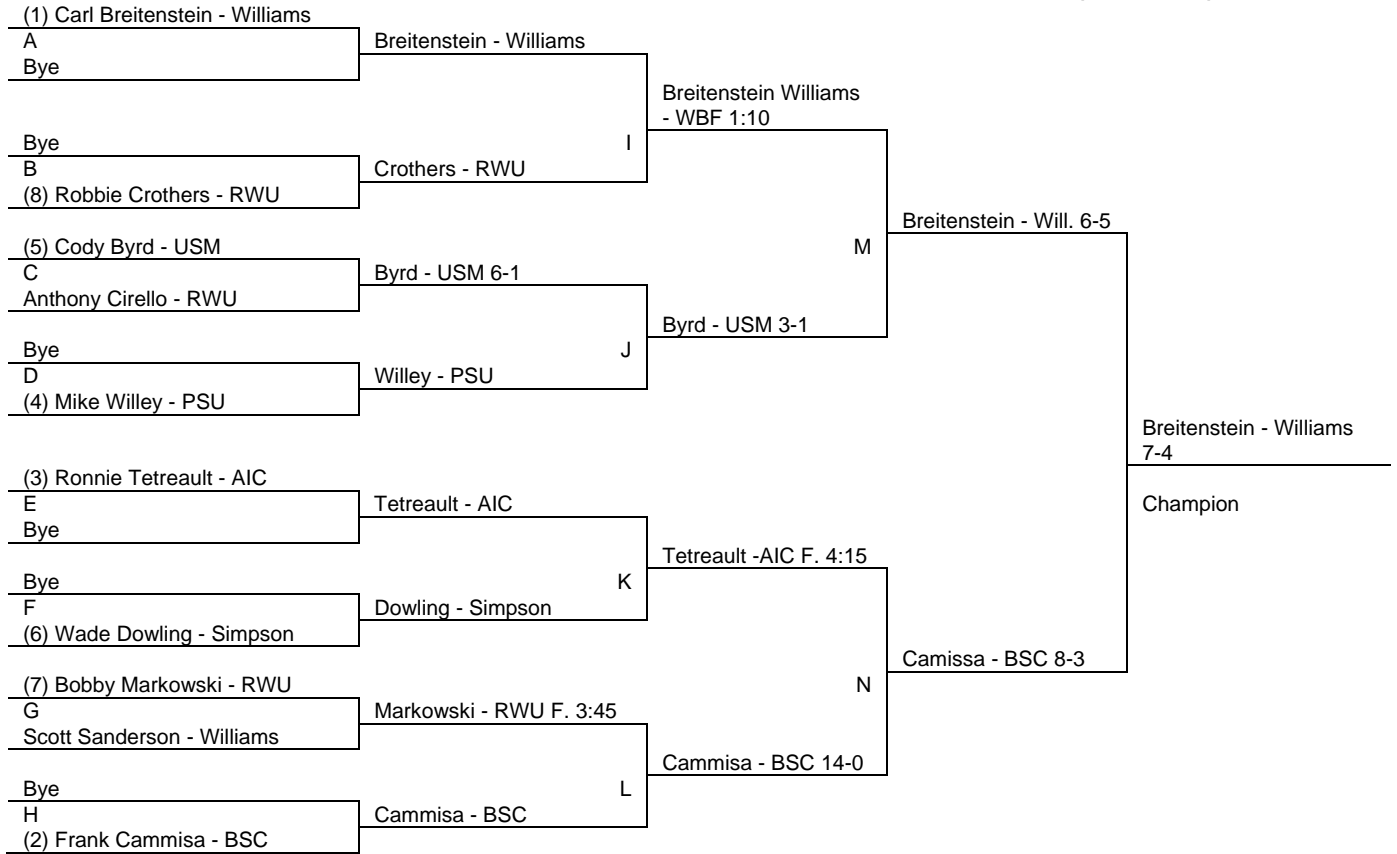

Williams Invitational

Weight Class: 157

Date: 1/5/2010

Championship Bracket