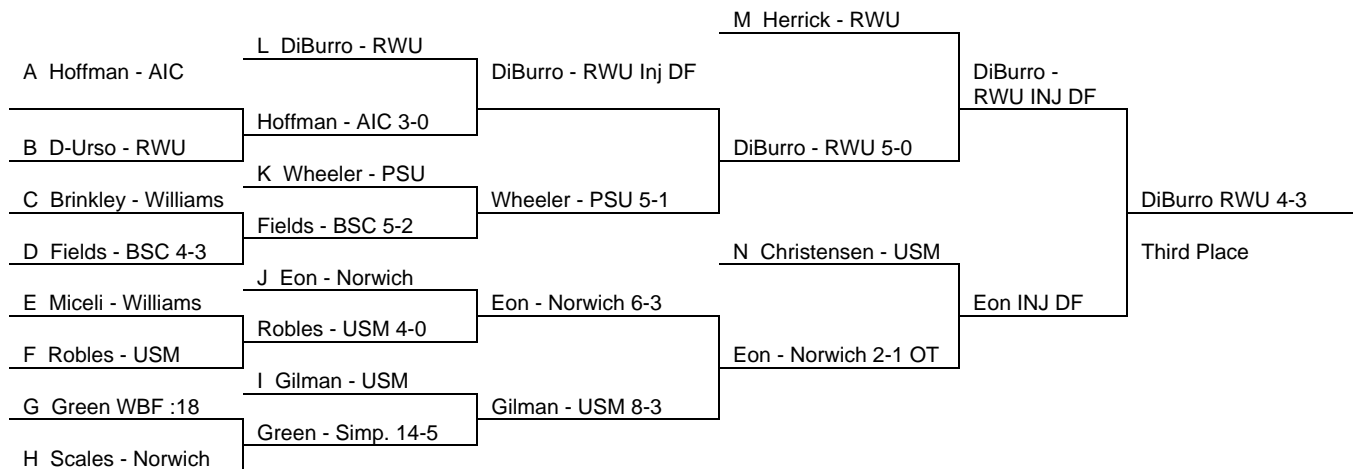

Championship Bracket

Consolation Bracket

Williams Invitational

Weight Class: 149

Date: 1/5/2010

Championship Bracket

Consolation Bracket

Williams Invitational

Weight Class: 157

Date: 1/5/2010

Championship Bracket

Consolation Bracket

Williams Invitational

Weight Class: 165

Date: 1/5/2010

Championship Bracket