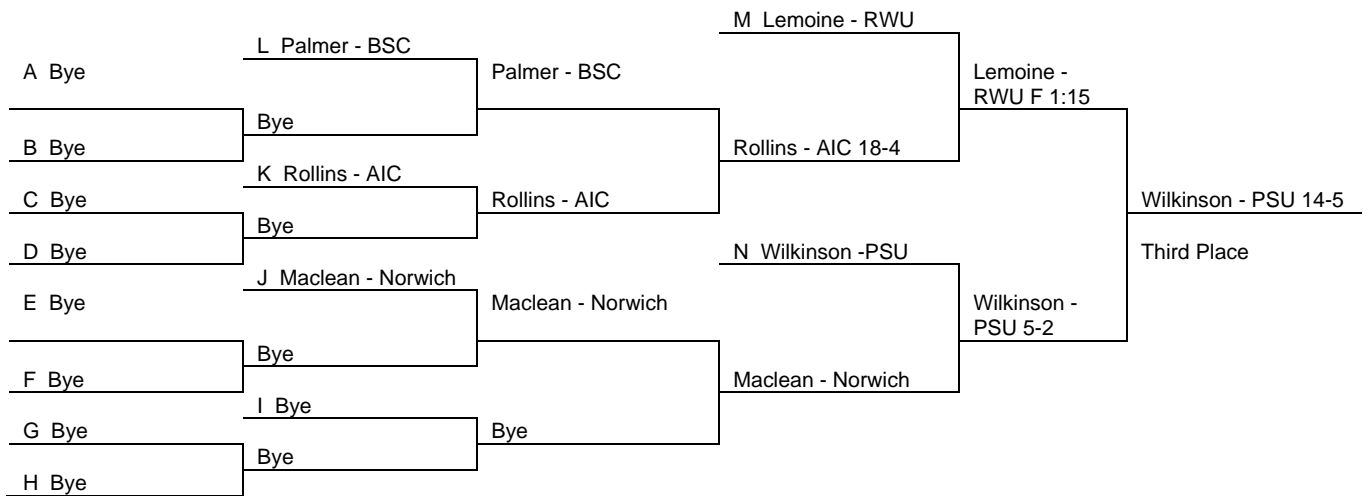

Williams Invitational
 Weight Class: 125
 Date: 1/5/2010

Championship Bracket

Consolation Bracket

Williams Invitational
 Weight Class: 133
 Date: 1/5/2010

Championship Bracket

Consolation Bracket

Williams Invitational
 Weight Class: 141
 Date: 1/5/2010