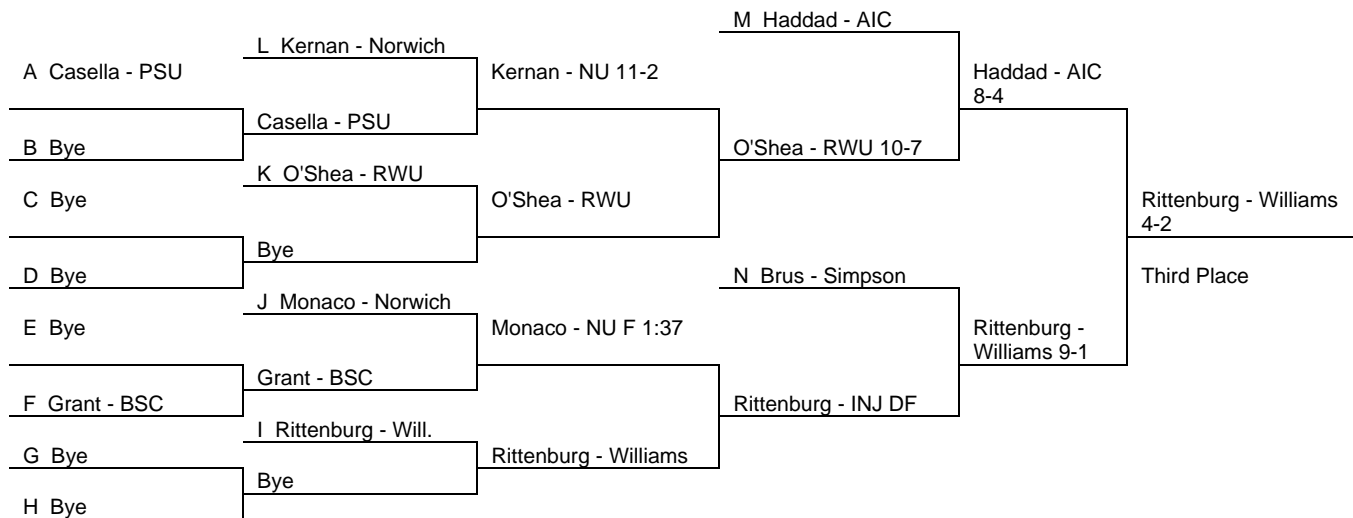

Consolation Bracket