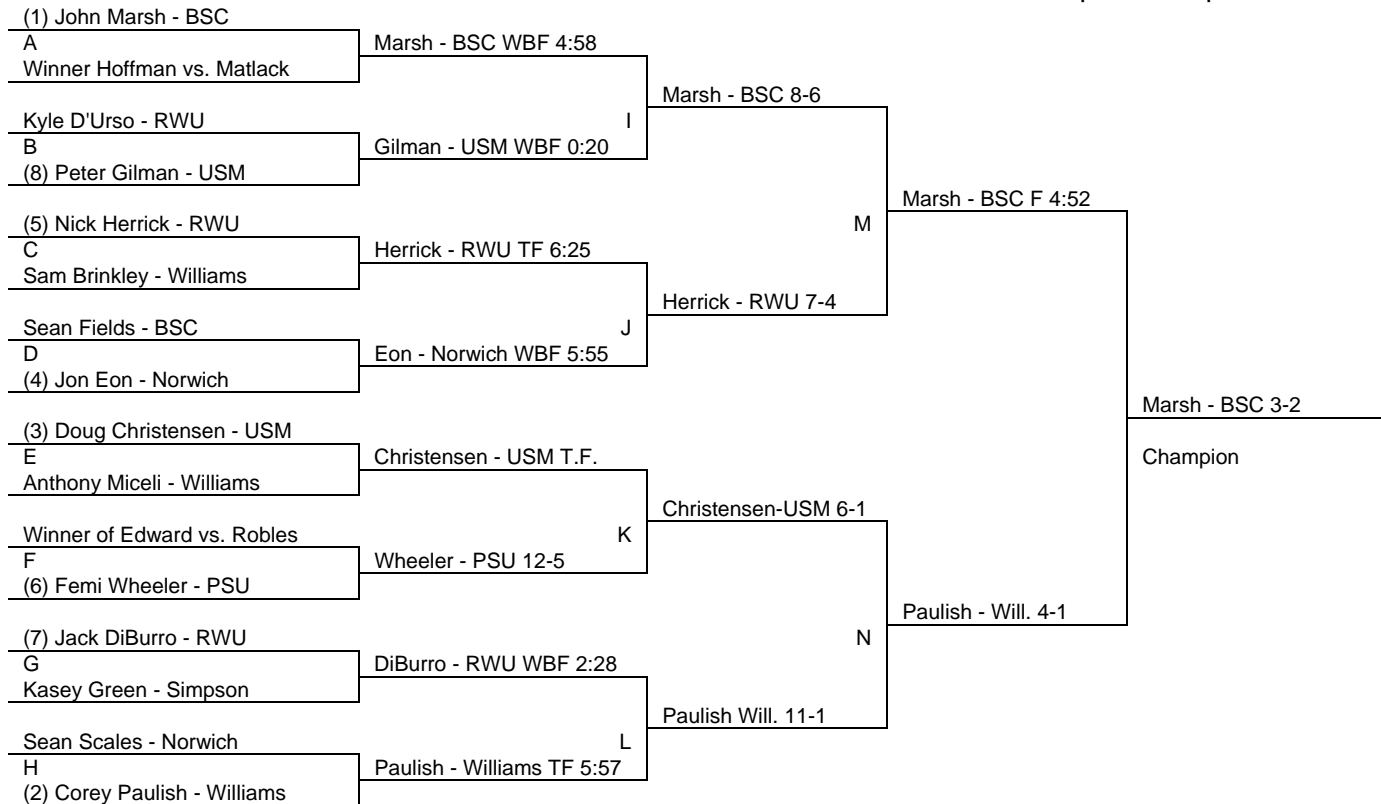

Championship Bracket

Consolation Bracket

Williams Invitational

Weight Class: 149

Date: 1/5/2010

Championship Bracket

Consolation Bracket

Williams Invitational