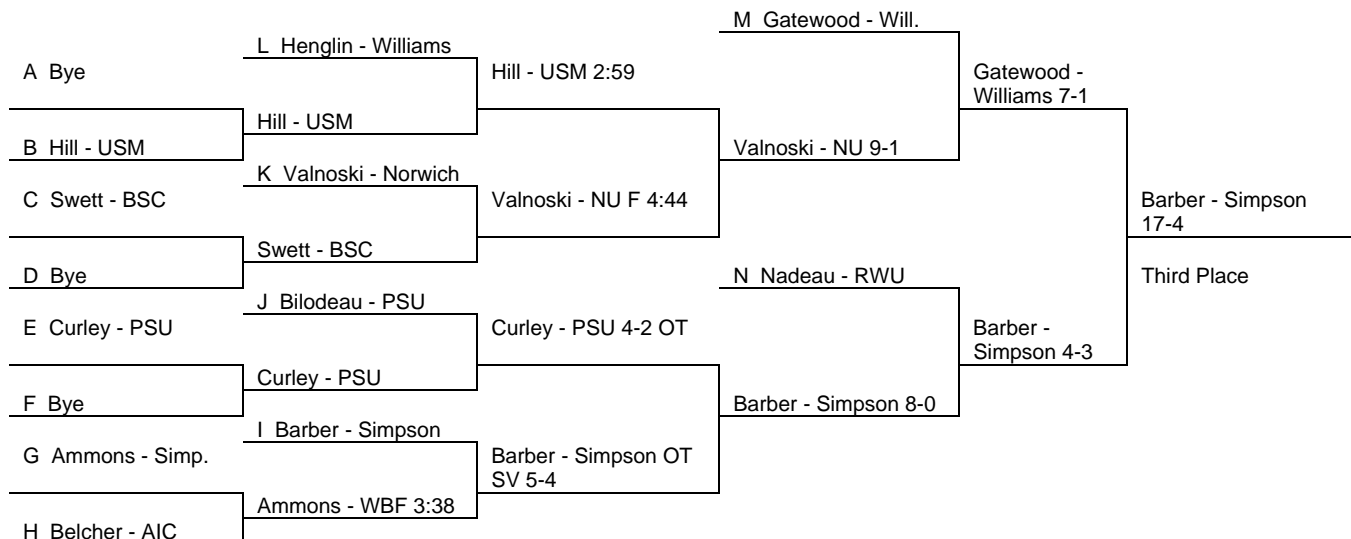

Consolation Bracket

Williams Invitational

Weight Class: 174

Date: 1/5/2010

Championship Bracket

Consolation Bracket

Williams Invitational

Weight Class: 197

Date: 1/5/2010

Championship Bracket

Consolation Bracket

Williams Invitational
 Weight Class: 184
 Date: 1/5/2010

Championship Bracket

Consolation Bracket

Williams Invitational
 Weight Class: 285
 Date: 1/5/2010

Championship Bracket

Consolation Bracket