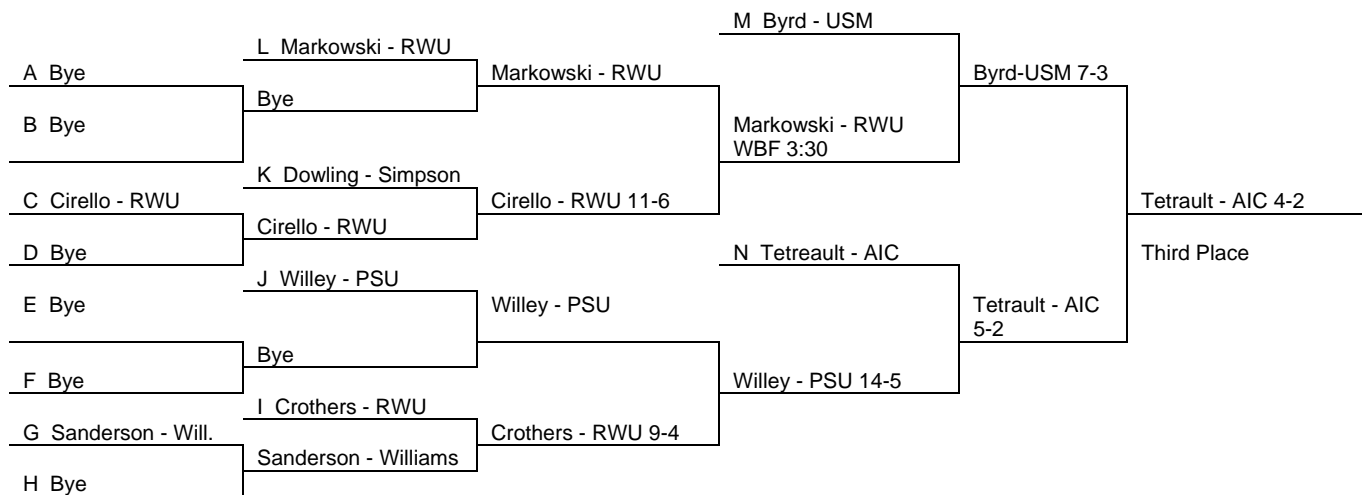

Consolation Bracket