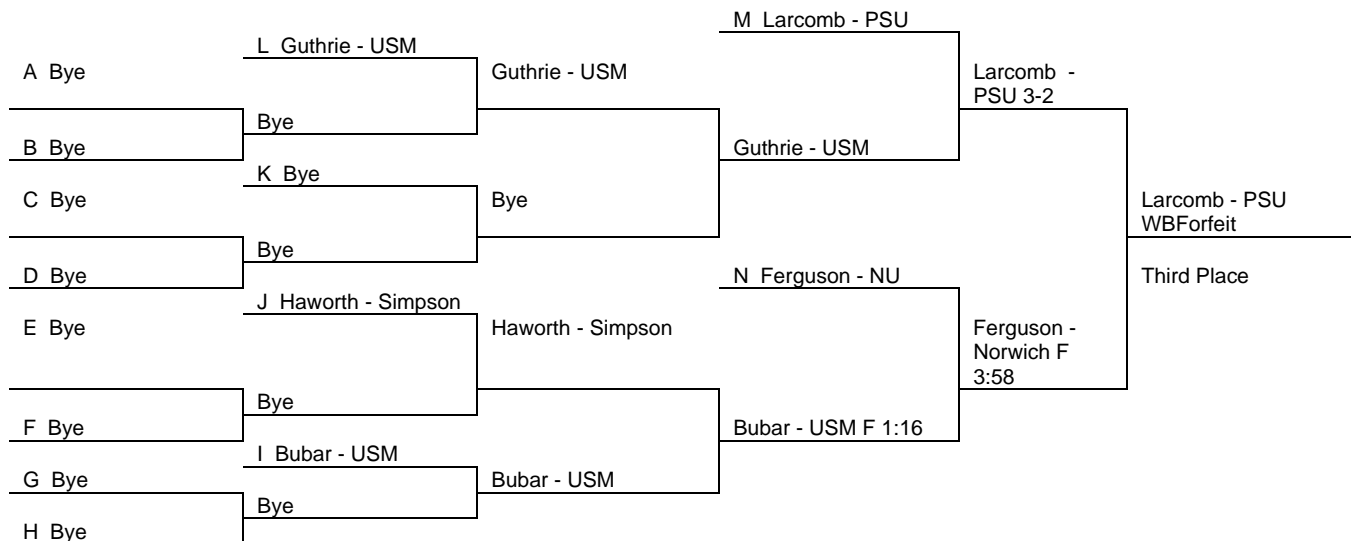

Consolation Bracket

Williams Invitational

Weight Class: 174

Date: 1/5/2010

Championship Bracket

Consolation Bracket

Williams Invitational

Weight Class: 197

Date: 1/5/2010

Championship Bracket

Consolation Bracket

Williams Invitational
 Weight Class: 184
 Date: 1/5/2010

Championship Bracket

Consolation Bracket

Williams Invitational
 Weight Class: 285
 Date: 1/5/2010

Championship Bracket

Consolation Bracket