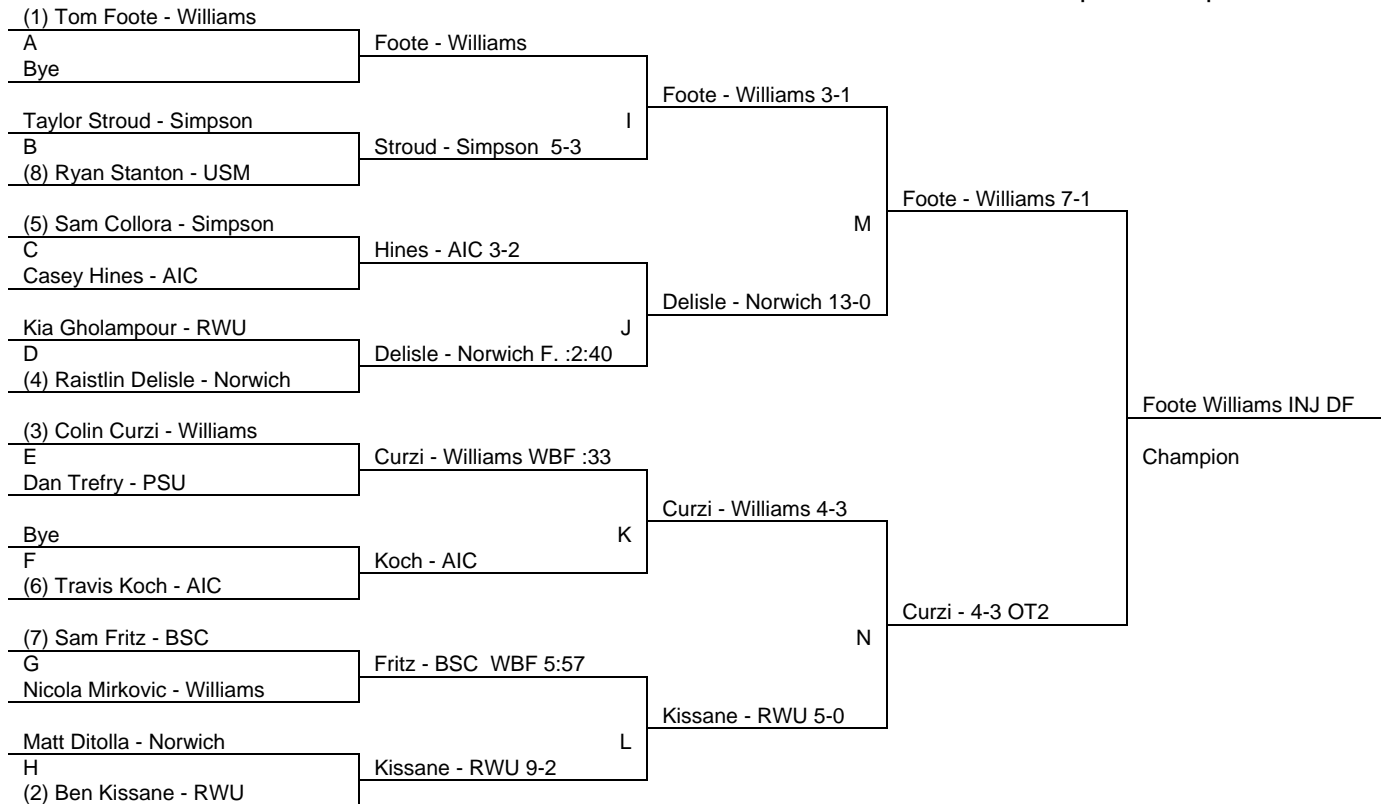

Date: 1/5/2010

Championship Bracket

Consolation Bracket

Williams Invitational
 Weight Class: 184
 Date: 1/5/2010

Championship Bracket

Consolation Bracket

Williams Invitational
 Weight Class: 285
 Date: 1/5/2010

Championship Bracket

Consolation Bracket