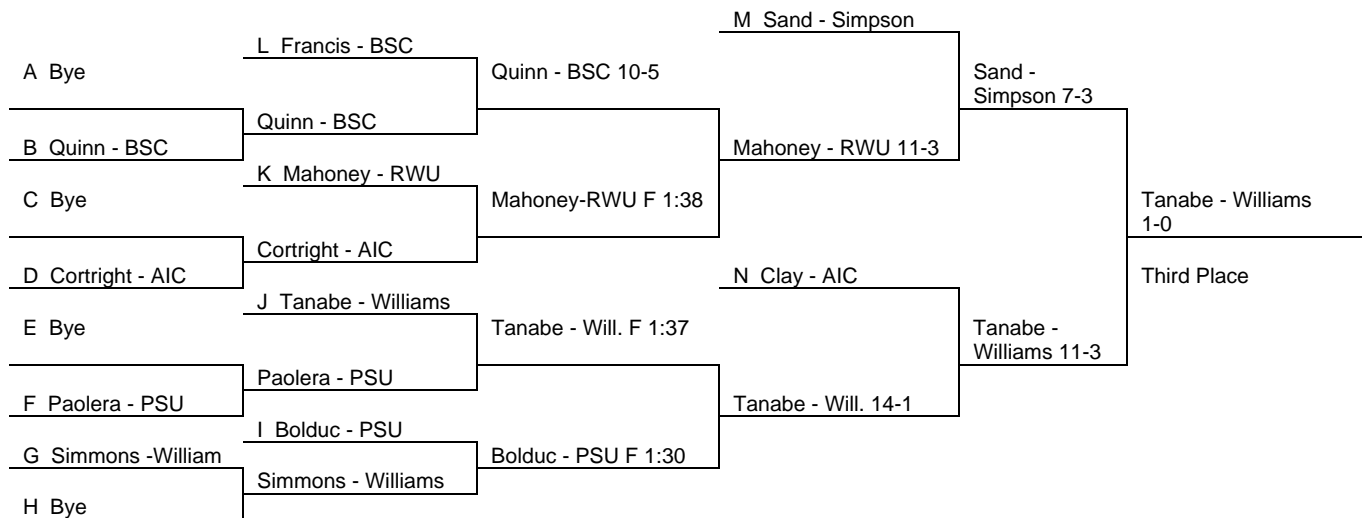

Williams Invitational
 Weight Class: 125
 Date: 1/5/2010

Championship Bracket

Consolation Bracket

Williams Invitational
 Weight Class: 133
 Date: 1/5/2010

Championship Bracket

Consolation Bracket

Williams Invitational
 Weight Class: 141
 Date: 1/5/2010