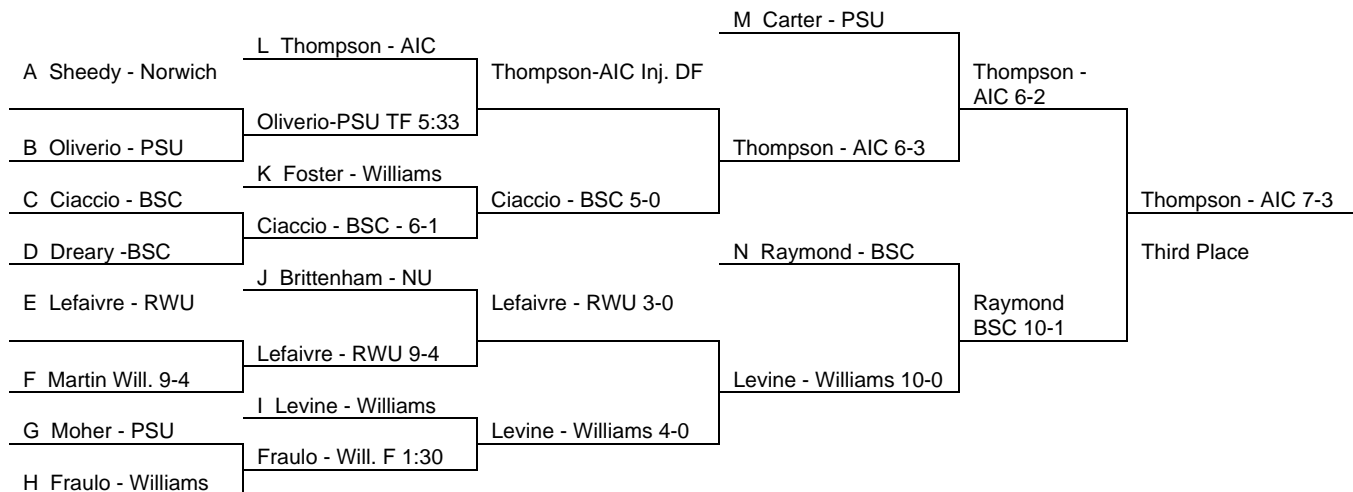

Consolation Bracket