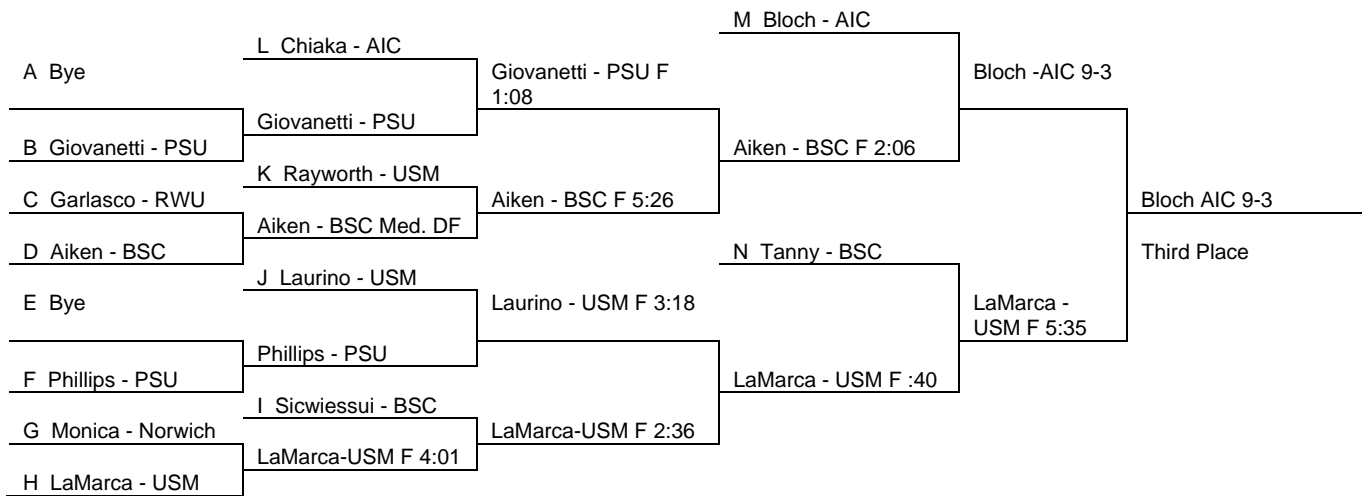

Consolation Bracket

Williams Invitational

Weight Class: 174

Date: 1/5/2010

Championship Bracket

Consolation Bracket

Williams Invitational

Weight Class: 197

Date: 1/5/2010

Championship Bracket

Consolation Bracket

Williams Invitational
 Weight Class: 184
 Date: 1/5/2010

Championship Bracket

Consolation Bracket

Williams Invitational
 Weight Class: 285
 Date: 1/5/2010

Championship Bracket

Consolation Bracket