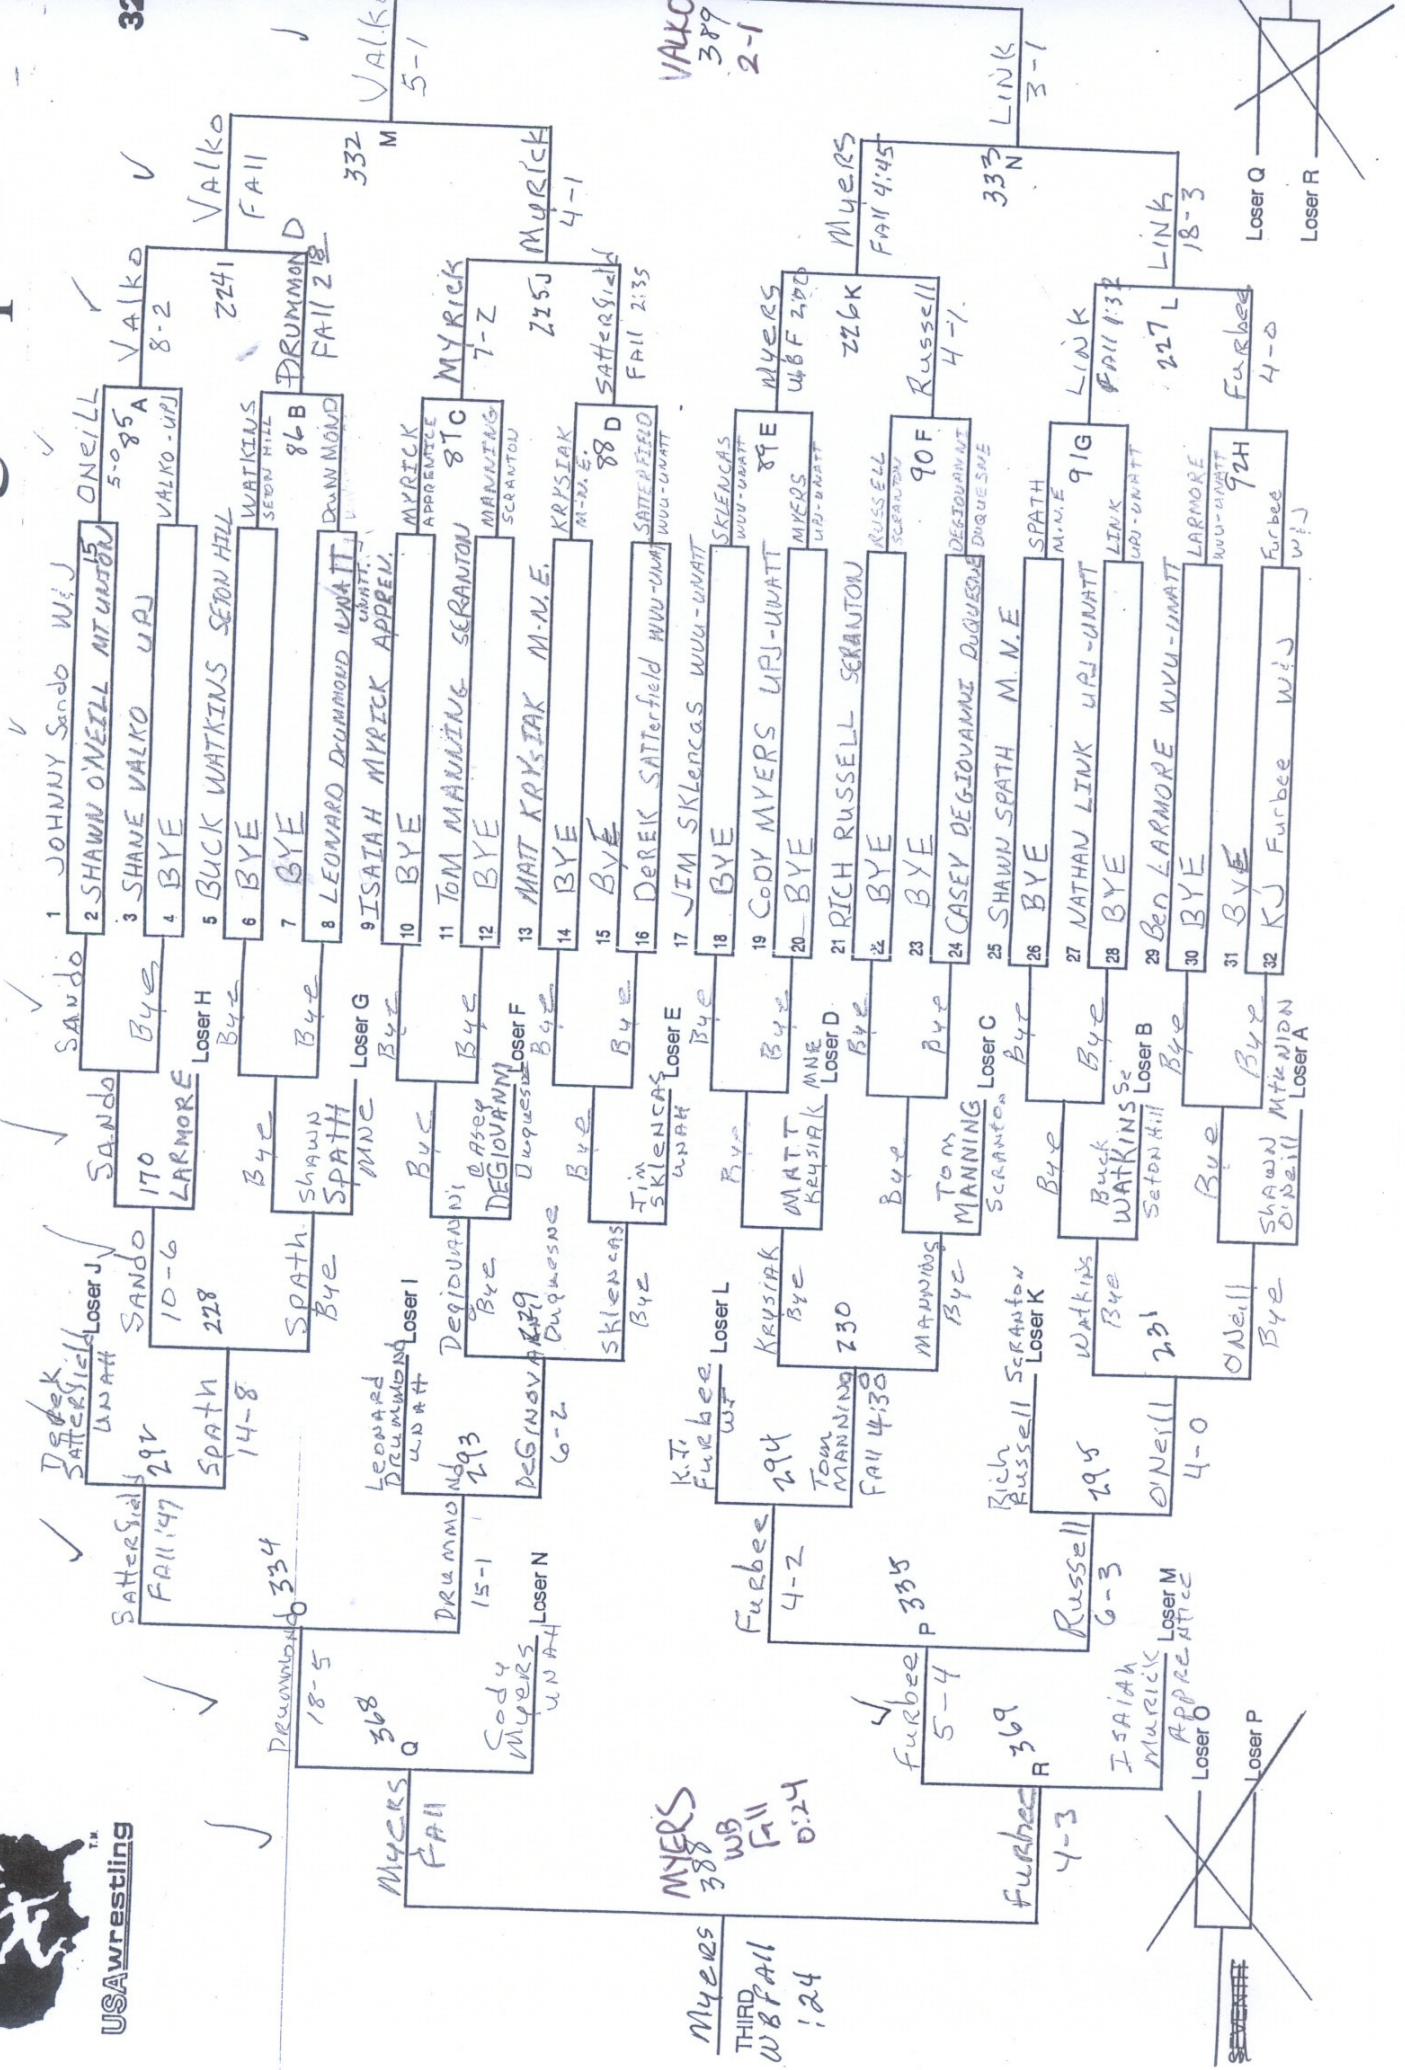

Washington & Jefferson College Open

USA Wrestling

NC

197

WEIGI

NO. 5

ing

ENOUR 80

4-2

LAW 8-0

WALSH 3-1

Kaylor LOSER F

WALSH 3-1

1:59

WALSH FULL

ZUBACH 4-2

LOSER A

LOSER B

LOSER C

LOSER D

LOSER E

LOSER F

LOSER G

LOSER H

LOSER Y

LOSER Z