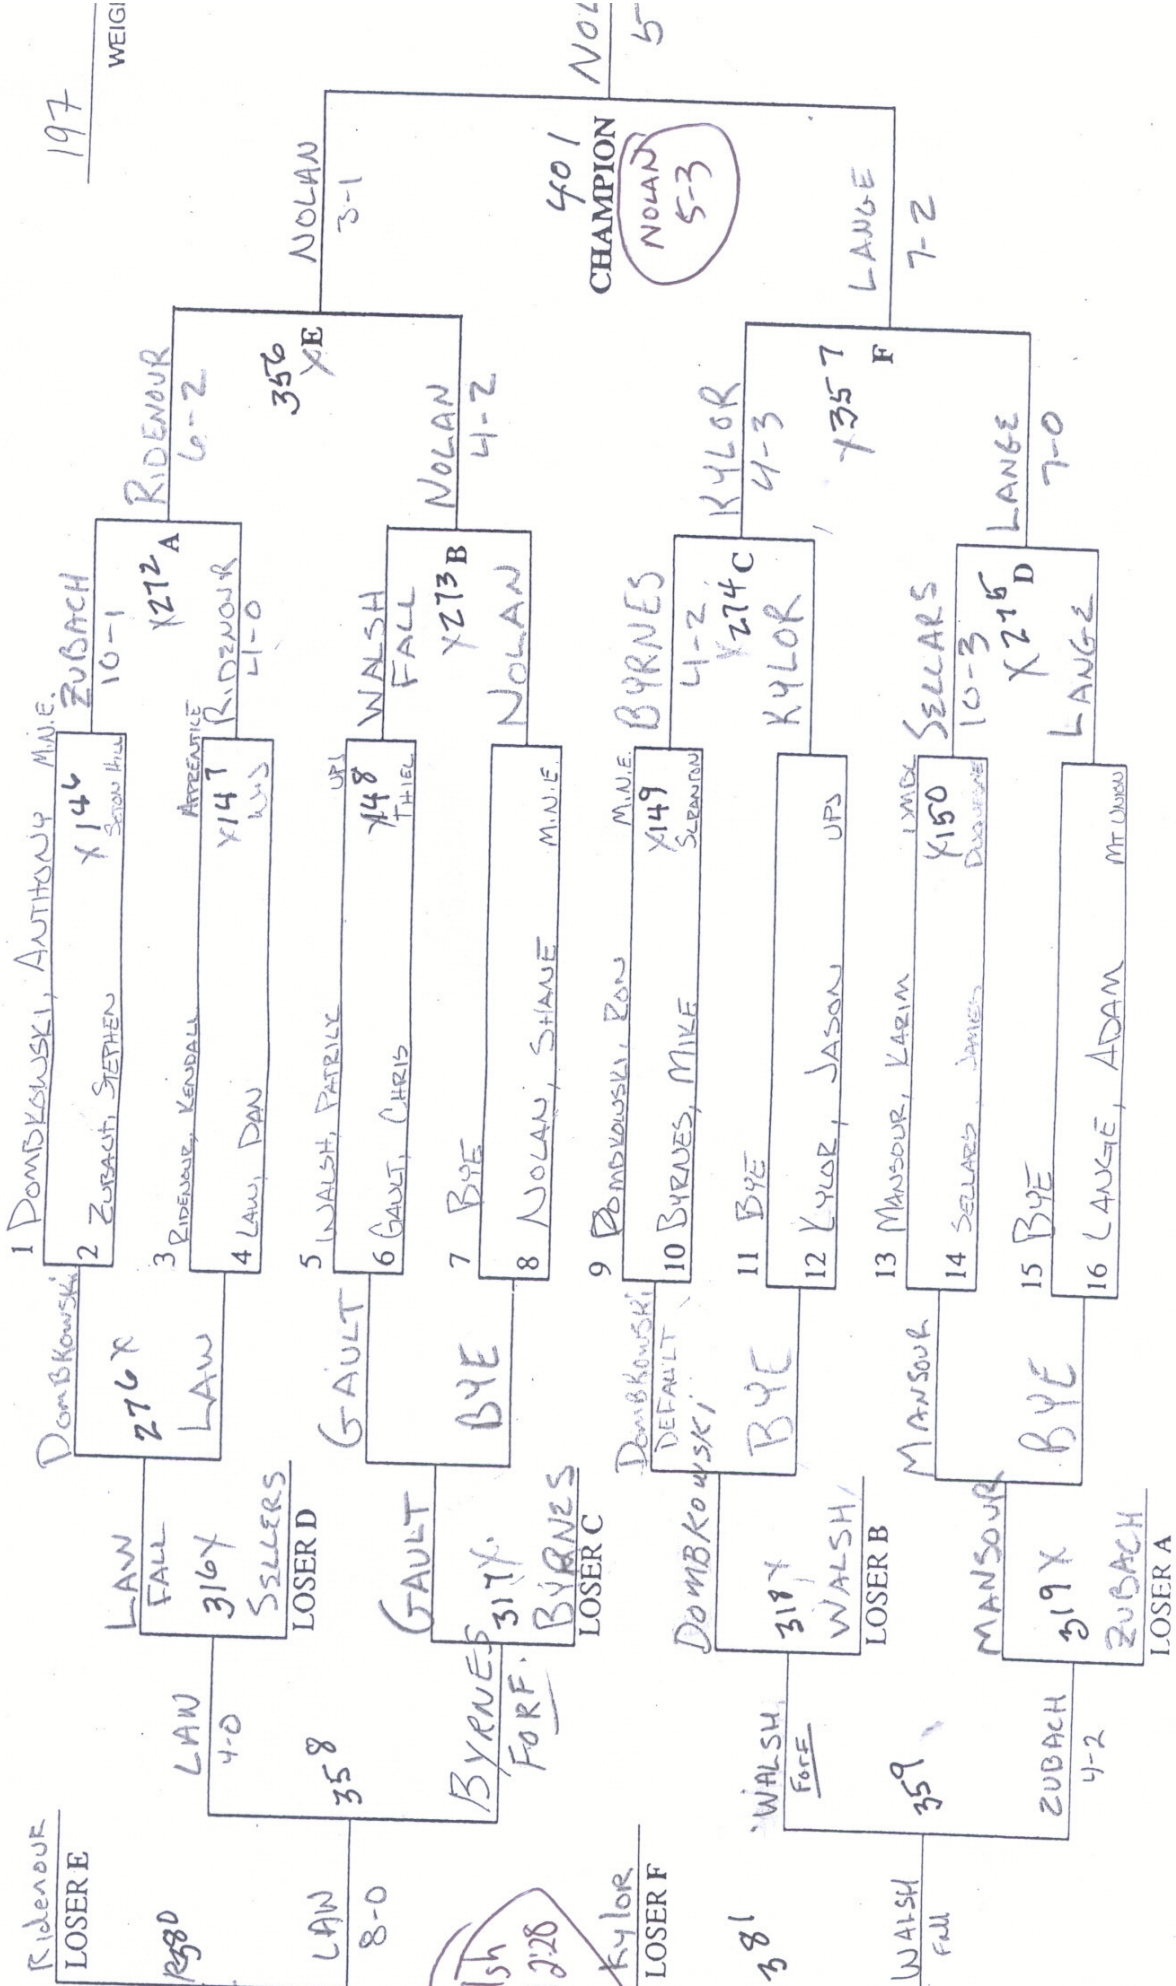

Washington & Jefferson College Open

USA Wrestling

NC

197

WEIGI

NO. 5

ing

ENOUR 80

4-2

LAW 8-0

WALSH 3-1

Kaylor LOSER F

WALSH 3-1

1:59

WALSH FULL

ZUBACH 4-2

LOSER A

LOSER B

LOSER C

LOSER D

LOSER E

LOSER F

LOSER G

LOSER H

LOSER Y

LOSER Z